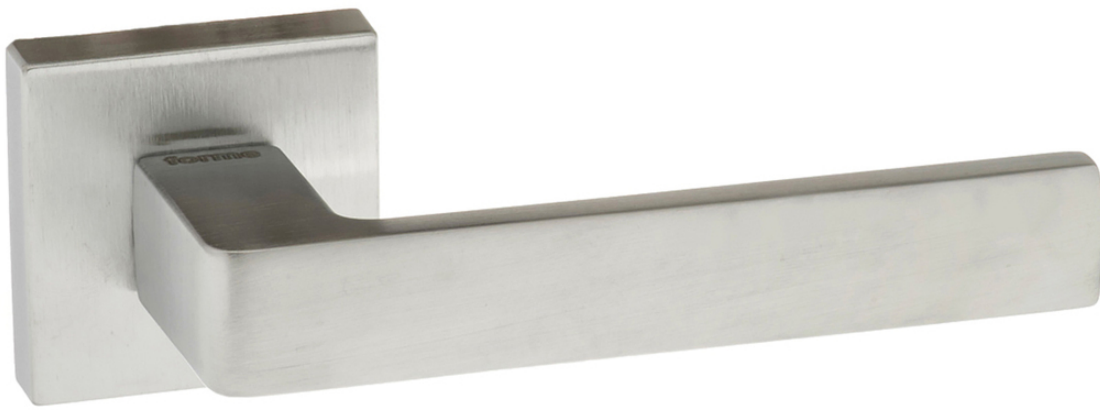

## Asti Designer Lever Handle On Minimal Square Rose - Satin Chrome

### Description

---

- Satin Chrome
- Suitable for residential use or light commercial.
- Concealed bolt through fixings via push on rose.
- Matching graphite accessories available including Standard escutcheons (keyhole covers), Euro profile escutcheons and a bathroom turn & release set.

## Spindle Size

- 8mm x 8mm square - UK Standard.