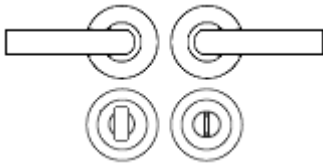

Elle Designer Lever Handle On Minimal Round Rose - Satin Nickel

Product Images

Description

- Satin Nickel
- Suitable for residential use or light commercial.
- Concealed bolt through fixings via push on rose.
- Matching graphite accessories available including Standard escutcheons (keyhole covers), Euro profile escutcheons and a bathroom turn & release set.

How To Order Lever Handles With A Rose

- **For Non-Locking Doors** - 1 x (Pair) Lever Handles Only

- **For Locking Doors** - 1 x (Pair) Lever Handles Only + 2 x (Each) Standard Escutcheons

- **For Euro Cylinder Locking Doors** - 1 x (Pair) Lever Handles Only + 2 x (Each) Euro Escutcheons

- **For Locking Bathroom Doors** - 1 x Pair Lever Handles Only + 1 x (Set) Turn & Emergency Release

Matching Accessories

- **Standard escutcheon** - (key hole cover to suit regular "chubb style locks")
- **Euro profile escutcheon** - (key hole cover to suit euro profile cylinders)
- **Turn & emergency release** - (a thumbturn used to lock bathroom doors, WC's and toilet doors)

Finish

- Satin Nickel

Operation

- Both levers are sprung to ensure the lever always returns to its starting position.

Size Information

- Rose Diameter - 50mm
- Rose Thickness - 10mm

Spindle Size

- 8mm x 8mm square - UK Standard.