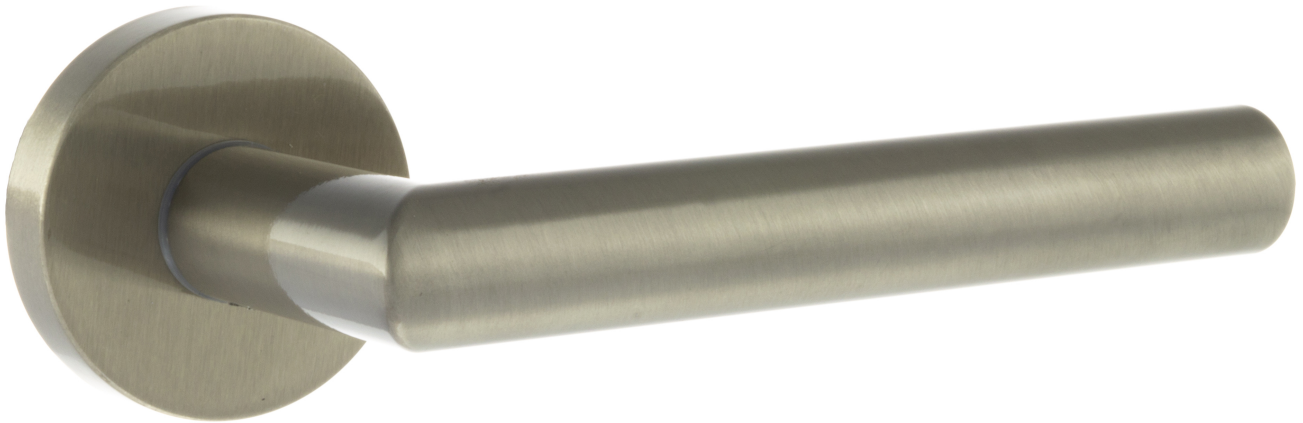

Elle Designer Lever Handle On Minimal Round Rose - Satin Nickel

Product Images

Description

- Satin Nickel
- Suitable for residential use or light commercial.
- Concealed bolt through fixings via push on rose.
- Matching graphite accessories available including Standard escutcheons (keyhole covers), Euro profile escutcheons and a bathroom turn & release set.

- **For Locking Bathroom Doors** - 1 x Pair Lever Handles Only + 1 x (Set) Turn & Emergency Release

Matching Accessories

- **Standard escutcheon** - (key hole cover to suit regular "chubb style locks")
- **Euro profile escutcheon** - (key hole cover to suit euro profile cylinders)
- **Turn & emergency release** - (a thumbturn used to lock bathroom doors, WC's and toilet doors)

Finish

- Satin Nickel

Operation

- Both levers are sprung to ensure the lever always returns to its starting position.

Size Information

- Rose Diameter - 50mm
- Rose Thickness - 10mm

Spindle Size

- 8mm x 8mm square - UK Standard.

Products in this set

43895.1 - Elle Designer Lever Handle On Minimal Round Rose - Satin Nickel - Pair