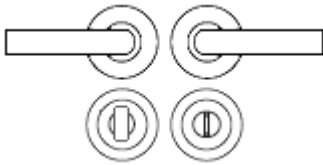

Asti Designer Lever Handle On Minimal Square Rose - Satin Nickel

Product Images

Description

- Satin Nickel
- Suitable for residential use or light commercial.
- Concealed bolt through fixings via push on rose.
- Matching graphite accessories available including Standard escutcheons (keyhole covers), Euro profile escutcheons and a bathroom turn & release set.

How To Order Lever Handles With A Rose

- **For Non-Locking Doors** - 1 x (Pair) Lever Handles Only

- **For Locking Doors** - 1 x (Pair) Lever Handles Only + 2 x (Each) Standard Escutcheons

- **For Euro Cylinder Locking Doors** - 1 x (Pair) Lever Handles Only + 2 x (Each) Euro Escutcheons

- **For Locking Bathroom Doors** - 1 x Pair Lever Handles Only + 1 x (Set) Turn & Emergency Release

Matching Accessories

- **Standard escutcheon** - (key hole cover to suit regular "chubb style locks")
- **Euro profile escutcheon** - (key hole cover to suit euro profile cylinders)
- **Turn & emergency release** - (a thumbturn used to lock bathroom doors, WC's and toilet doors)

Finish

- Satin Nickel

Operation

- Both levers are sprung to ensure the lever always returns to its starting position.

Size Information

- Rose Diameter - 50mm
- Rose Thickness - 10mm

Spindle Size

- 8mm x 8mm square - UK Standard.