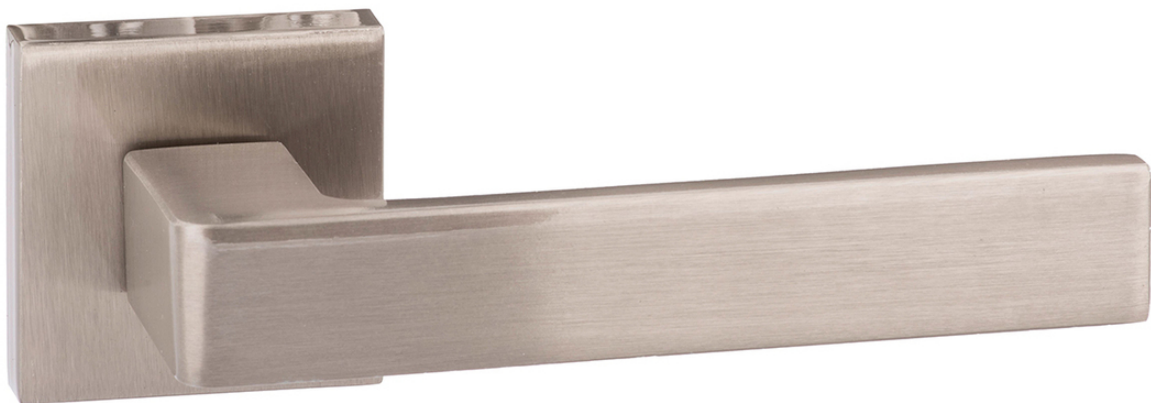

Asti Designer Lever Handle On Minimal Square Rose - Satin Nickel

Product Images

Description

- Satin Nickel
- Suitable for residential use or light commercial.
- Concealed bolt through fixings via push on rose.
- Matching graphite accessories available including Standard escutcheons (keyhole covers), Euro profile escutcheons and a bathroom turn & release set.

How To Order Lever Handles With A Rose

- **For Non-Locking Doors** - 1 x (Pair) Lever Handles Only

- **For Locking Doors** - 1 x (Pair) Lever Handles Only + 2 x (Each) Standard Escutcheons

- **For Euro Cylinder Locking Doors** - 1 x (Pair) Lever Handles Only + 2 x (Each) Euro Escutcheons

- **For Locking Bathroom Doors** - 1 x Pair Lever Handles Only + 1 x (Set) Turn & Emergency Release

Matching Accessories

- **Standard escutcheon** - (key hole cover to suit regular "chubb style locks")
- **Euro profile escutcheon** - (key hole cover to suit euro profile cylinders)
- **Turn & emergency release** - (a thumbturn used to lock bathroom doors, WC's and toilet doors)

Finish

- Satin Nickel

Operation

- Both levers are sprung to ensure the lever always returns to its starting position.

Size Information

- Rose Diameter - 50mm
- Rose Thickness - 10mm

Spindle Size

- 8mm x 8mm square - UK Standard.