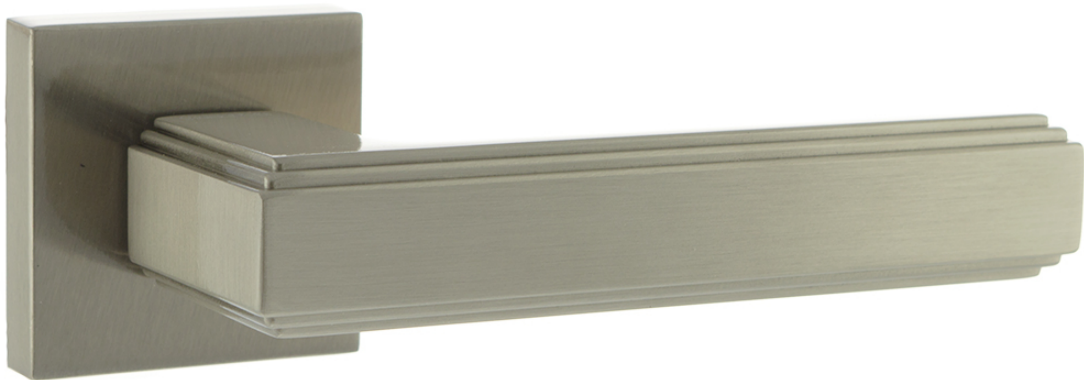

Alila Designer Lever Handle On Minimal Square Rose - Satin Nickel

Product Images

Description

- Satin Nickel
- Suitable for residential use or light commercial.
- Concealed bolt through fixings via push on rose.
- Matching graphite accessories available including Standard escutcheons (keyhole covers), Euro profile escutcheons and a bathroom turn & release set.

How To Order Lever Handles With A Rose

- **For Non-Locking Doors** - 1 x (Pair) Lever Handles Only

- **For Locking Doors** - 1 x (Pair) Lever Handles Only + 2 x (Each) Standard Escutcheons

- **For Euro Cylinder Locking Doors** - 1 x (Pair) Lever Handles Only + 2 x (Each) Euro Escutcheons

Finish

- Satin Nickel

Operation

- Both levers are sprung to ensure the lever always returns to its starting position.

Size Information

- Rose Diameter - 50mm
- Rose Thickness - 10mm

Spindle Size

- 8mm x 8mm square - UK Standard.

- Turn and emergency releases are sold as a set (One set consists of a rose with a thumbturn fitted to the inside of the door and a rose with a coin slot fitted to the outside of the door.)

Products in this set