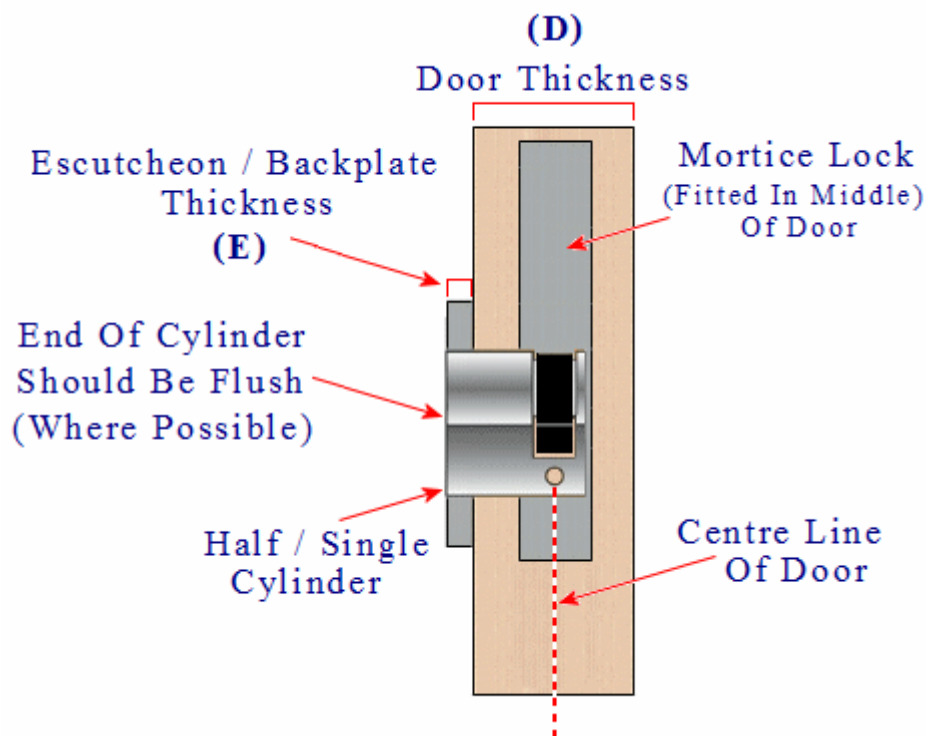

## Dimensions

- Equal cylinders (each side of the cam is the same size.)

All measurements in mm

Equal cylinders for use with timber doors or doors with a mortice lock fitted in the middle of the door.

Item Code Overall Length (A) External Side (B) Internal Side (C) Anti-Snap Section

43957.1	45mm	35mm	10mm	13mm
43957.2	50mm	40mm	10mm	13mm
43957.3	40mm	30mm	10mm	13mm

- To determine out the length of cylinder you require you need to add together
  - The thickness of the door. (D) on the below diagram.
  - Plus the thickness of the escutcheon / backplate on each side of the door. (E) on the diagram below.