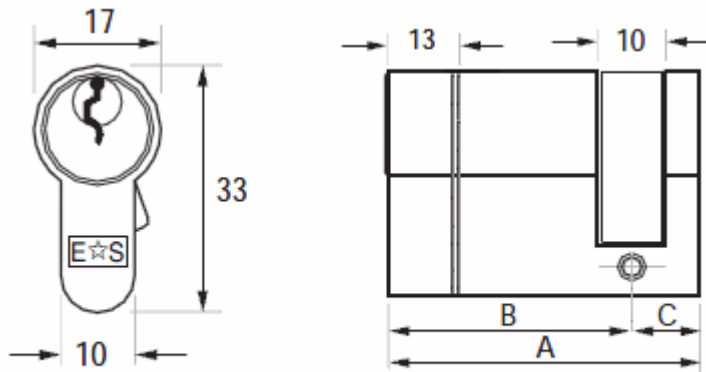

## Dimensions

- Equal cylinders (each side of the cam is the same size.)

All measurements in mm

Equal cylinders for use with timber doors or doors with a mortice lock fitted in the middle of the door.

Item Code Overall Length (A) External Side (B) Internal Side (C) Anti-Snap Section