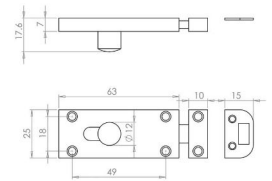

## Small Surface Mounted Bolt - Suitable For Inward Or Outward Opening Doors - 63mm x 25mm - Polished Brass (Lacquered)

### Description

---

- Polished brass surface mounted slide bolt.
- Small design with button shape knob.
- Supplied with staple plate for inward opening doors and flat receiver plate for outward opening doors.
- Ideal for use on bathroom doors, WC's, under stairs toilets and cupboard doors.
- 63mm x 25mm

### Products in this set

43966.1 - Small Surface Mounted Bolt - For Inward Or Outward Opening Doors - 63mm x 25mm - Polished Brass (Lacquered) - Each