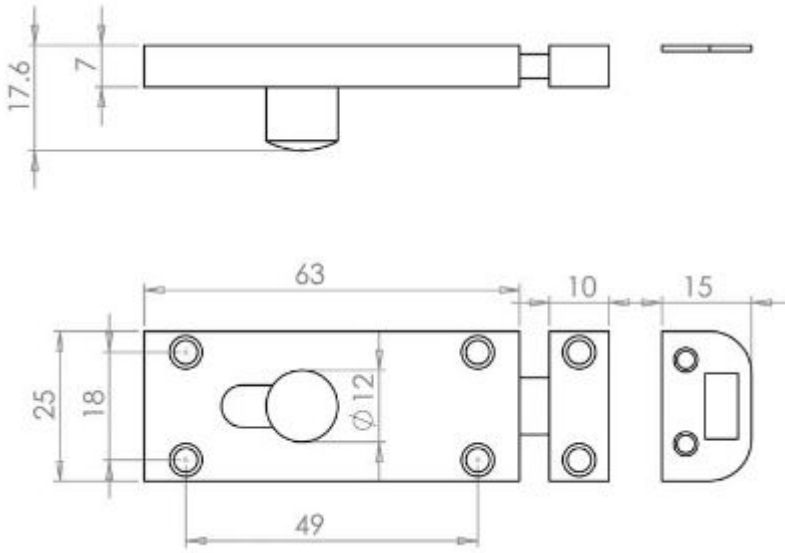

## Small Surface Mounted Bolt - Suitable For Inward Or Outward Opening Doors - 63mm x 25mm - Polished Brass (Lacquered)

### Product Images

---

### Description

---

- Polished brass surface mounted slide bolt.
- Small design with button shape knob.
- Supplied with staple plate for inward opening doors and flat receiver plate for outward opening doors.
- Ideal for use on bathroom doors, WC's, under stairs toilets and cupboard doors.
- 63mm x 25mm

### Products in this set

43966.1 - Small Surface Mounted Bolt - For Inward Or Outward Opening Doors - 63mm x 25mm - Polished Brass (Lacquered) - Each