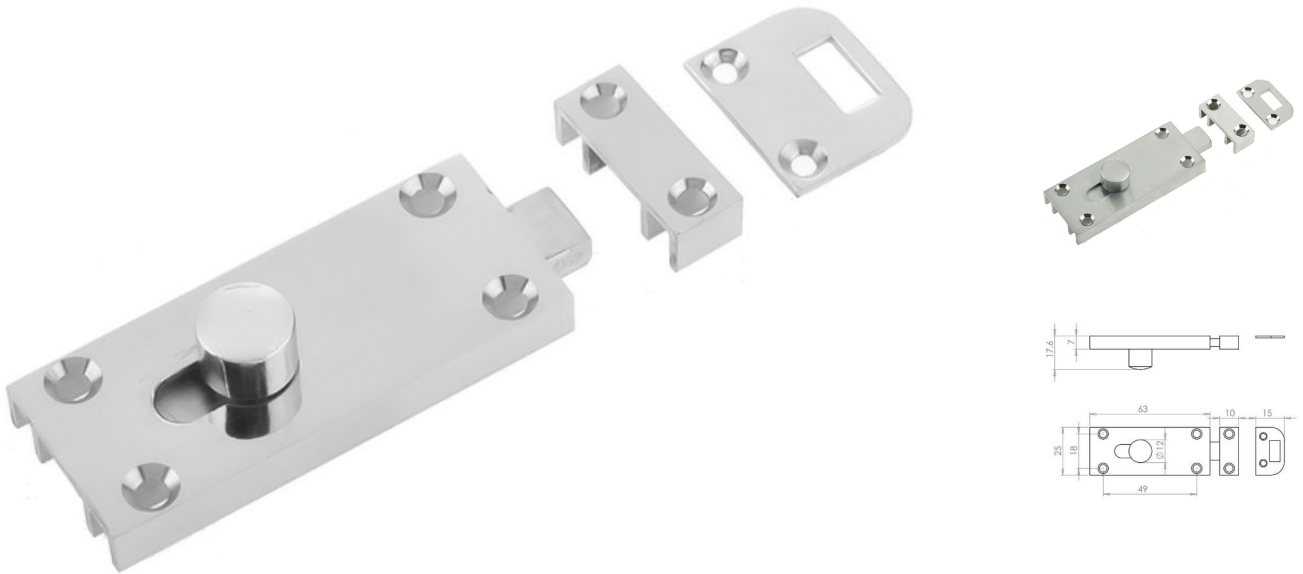

Small Surface Mounted Bolt - Suitable For Inward Or Outward Opening Doors - 63mm x 25mm - Polished Chrome

Product Images

Description

- Polished chrome finish surface mounted slide bolt.
- Small design with button shape knob.
- Supplied with staple plate for inward opening doors and flat receiver plate for outward opening doors.
- Ideal for use on bathroom doors, WC's, under stairs toilets and cupboard doors.
- 63mm x 25mm

Products in this set

43968.1 - Small Surface Mounted Bolt - For Inward Or Outward Opening Doors - 63mm x 25mm - Polished Chrome - Each