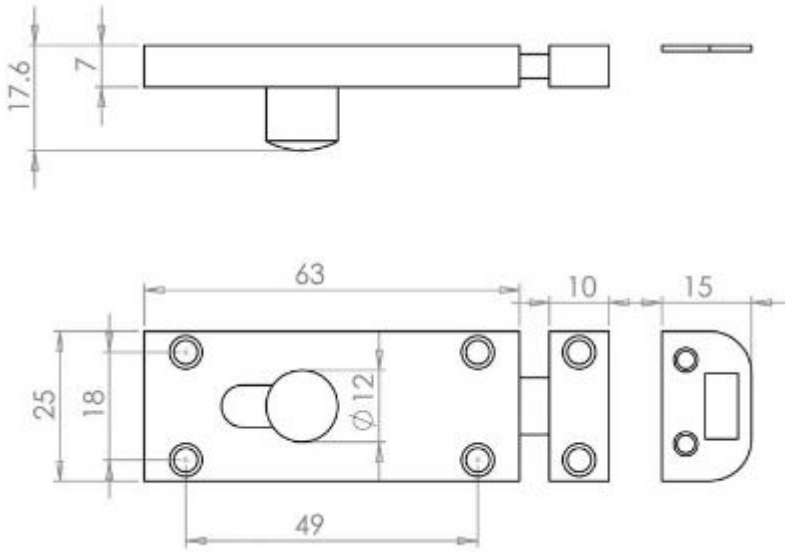

Small Surface Mounted Bolt - Suitable For Inward Or Outward Opening Doors - 63mm x 25mm - Polished Chrome

Product Images

Description

- Polished chrome finish surface mounted slide bolt.
- Small design with button shape knob.
- Supplied with staple plate for inward opening doors and flat receiver plate for outward opening doors.
- Ideal for use on bathroom doors, WC's, under stairs toilets and cupboard doors.
- 63mm x 25mm

Products in this set

43968.1 - Small Surface Mounted Bolt - For Inward Or Outward Opening Doors - 63mm x 25mm - Polished Chrome - Each