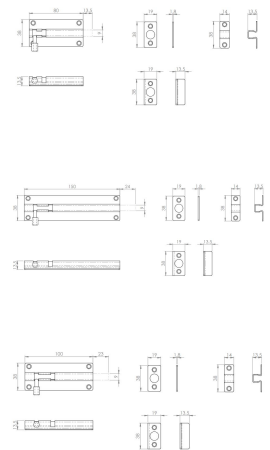

**Surface Mounted Bolt - For Inward Or Outward Opening Doors - Suitable For Use On FD30 / FD60
Fire Rated Doors - Polished Stainless Steel**

Product Images

Description

- Polished Stainless Steel surface mounted slide bolt.
- Suitable for domestic and commercial use
- Supplied with staple plate for inward opening doors and flat receiver plate for outward opening doors.
- Ideal for use on bathroom doors, WC's, under stairs toilets and cupboard doors.
- Suitable for use on FD30 / FD60 fire rated doors.

Available in 4 sizes

- 80mm x 38mm
- 100mm x 38mm
- 150mm x 38mm
- 200mm x 38mm

Finish

- Polished Stainless Steel

Products in this set

43969.1 - Surface Mounted Bolt - For Inward Or Outward Opening Doors - 80mm x 38mm - Polished Stainless Steel - Each

43969.2 - Surface Mounted Bolt - For Inward Or Outward Opening Doors - 100mm x 38mm - Polished Stainless Steel - Each

43969.3 - Surface Mounted Bolt - For Inward Or Outward Opening Doors - 150mm x 38mm - Polished Stainless Steel - Each

43969.4 - Surface Mounted Bolt - For Inward Or Outward Opening Doors - 200mm x 38mm - Polished Stainless Steel - Each