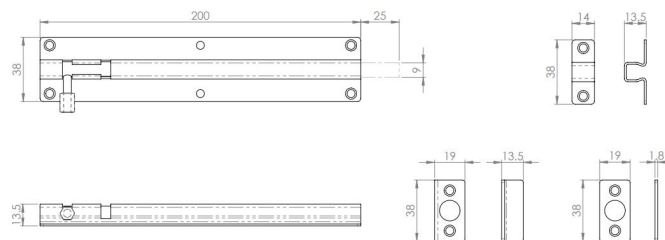

**Surface Mounted Bolt - For Inward Or Outward Opening Doors - Suitable For Use On FD30 / FD60
Fire Rated Doors - Polished Stainless Steel**

Product Images

Description

- Polished Stainless Steel surface mounted slide bolt.
- Suitable for domestic and commercial use
- Supplied with staple plate for inward opening doors and flat receiver plate for outward opening doors.
- Ideal for use on bathroom doors, WC's, under stairs toilets and cupboard doors.
- Suitable for use on FD30 / FD60 fire rated doors.

Available in 4 sizes

- 80mm x 38mm
- 100mm x 38mm
- 150mm x 38mm
- 200mm x 38mm

Finish

- Polished Stainless Steel

Products in this set

43969.1 - Surface Mounted Bolt - For Inward Or Outward Opening Doors - 80mm x 38mm - Polished Stainless Steel - Each

43969.2 - Surface Mounted Bolt - For Inward Or Outward Opening Doors - 100mm x 38mm - Polished Stainless Steel - Each

43969.3 - Surface Mounted Bolt - For Inward Or Outward Opening Doors - 150mm x 38mm - Polished Stainless Steel - Each

43969.4 - Surface Mounted Bolt - For Inward Or Outward Opening Doors - 200mm x 38mm - Polished Stainless Steel - Each