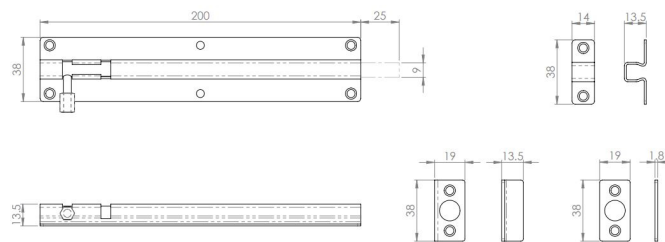

**Surface Mounted Bolt - For Inward Or Outward Opening Doors - Suitable For Use On FD30 / FD60
Fire Rated Doors - Satin Stainless Steel**

Product Images

Description

- Satin Stainless Steel surface mounted slide bolt.
- Suitable for domestic and commercial use
- Supplied with staple plate for inward opening doors and flat receiver plate for outward opening doors.
- Ideal for use on bathroom doors, WC's, under stairs toilets and cupboard doors.
- Suitable for use on FD30 / FD60 fire rated doors.

Available in 4 sizes

- 80mm x 38mm
- 100mm x 38mm
- 150mm x 38mm
- 200mm x 38mm

Finish

- Satin Stainless Steel

Products in this set

43970.1 - Surface Mounted Bolt - For Inward Or Outward Opening Doors - 80mm x 38mm - Satin Stainless Steel - Each

43970.2 - Surface Mounted Bolt - For Inward Or Outward Opening Doors - 100mm x 38mm - Satin Stainless Steel - Each

43970.3 - Surface Mounted Bolt - For Inward Or Outward Opening Doors - 150mm x 38mm - Satin Stainless Steel - Each

43970.4 - Surface Mounted Bolt - For Inward Or Outward Opening Doors - 200mm x 38mm - Satin Stainless Steel - Each