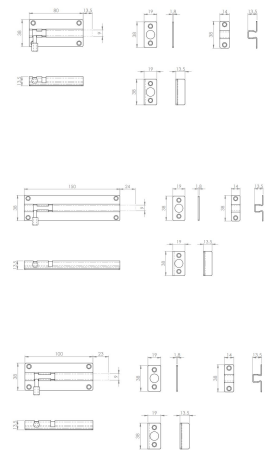

**Surface Mounted Bolt - For Inward Or Outward Opening Doors - Suitable For Use On FD30 / FD60
Fire Rated Doors - Satin Stainless Steel**

Product Images

Description

- Satin Stainless Steel surface mounted slide bolt.
- Suitable for domestic and commercial use
- Supplied with staple plate for inward opening doors and flat receiver plate for outward opening doors.
- Ideal for use on bathroom doors, WC's, under stairs toilets and cupboard doors.
- Suitable for use on FD30 / FD60 fire rated doors.

Available in 4 sizes

- 80mm x 38mm
- 100mm x 38mm
- 150mm x 38mm
- 200mm x 38mm

Finish

- Satin Stainless Steel

Products in this set

43970.1 - Surface Mounted Bolt - For Inward Or Outward Opening Doors - 80mm x 38mm - Satin Stainless Steel - Each

43970.2 - Surface Mounted Bolt - For Inward Or Outward Opening Doors - 100mm x 38mm - Satin Stainless Steel - Each

43970.3 - Surface Mounted Bolt - For Inward Or Outward Opening Doors - 150mm x 38mm - Satin Stainless Steel - Each

43970.4 - Surface Mounted Bolt - For Inward Or Outward Opening Doors - 200mm x 38mm - Satin Stainless Steel - Each