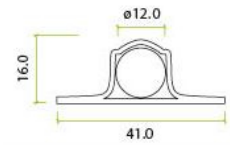

Barrel Bolt - Including 3 Keeps - Satin Stainless Steel - 6 Sizes

Product Images

Description

- Satin Stainless Steel surface mounted slide bolt.
- Suitable for domestic and commercial use
- Supplied with staple plate for inward opening doors and flat receiver plate for outward opening doors.
- Ideal for use on bathroom doors, WC's, under stairs toilets and cupboard doors.
- Suitable For Fire Rated Doors

Aviliable in 6 sizes

- 150mm x 40mm
- 200mm x 40mm
- 300mm x 40mm
- 450mm x 40mm
- 600mm x 40mm
- 900mm x 40mm

Products in this set

43973.1 - Barrel Bolt - Including 3 Keeps - 150mm x 40mm - Satin Stainless Steel - Each

43973.2 - Barrel Bolt - Including 3 Keeps - 200mm x 40mm - Satin Stainless Steel - Each

43973.3 - Barrel Bolt - Including 3 Keeps - 300mm x 40mm - Satin Stainless Steel - Each

43973.4 - Barrel Bolt - Including 3 Keeps - 450mm x 40mm - Satin Stainless Steel - Each

43973.5 - Barrel Bolt - Including 3 Keeps - 600mm x 40mm - Satin Stainless Steel - Each

43973.6 - Barrel Bolt - Including 3 Keeps - 900mm x 40mm - Satin Stainless Steel - Each