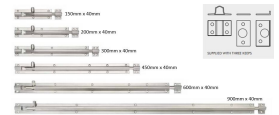

Barrel Bolt - Including 3 Keeps - Satin Stainless Steel - 6 Sizes

Product Images

Description

- Satin Stainless Steel surface mounted slide bolt.
- Suitable for domestic and commercial use
- Supplied with staple plate for inward opening doors and flat receiver plate for outward opening doors.
- Ideal for use on bathroom doors, WC's, under stairs toilets and cupboard doors.
- Suitable For Fire Rated Doors

Aviliable in 6 sizes

- 150mm x 40mm
- 200mm x 40mm
- 300mm x 40mm
- 450mm x 40mm
- 600mm x 40mm
- 900mm x 40mm

Products in this set

43973.1 - Barrel Bolt - Including 3 Keeps - 150mm x 40mm - Satin Stainless Steel - Each

43973.2 - Barrel Bolt - Including 3 Keeps - 200mm x 40mm - Satin Stainless Steel - Each

43973.3 - Barrel Bolt - Including 3 Keeps - 300mm x 40mm - Satin Stainless Steel - Each

43973.4 - Barrel Bolt - Including 3 Keeps - 450mm x 40mm - Satin Stainless Steel - Each

43973.5 - Barrel Bolt - Including 3 Keeps - 600mm x 40mm - Satin Stainless Steel - Each

43973.6 - Barrel Bolt - Including 3 Keeps - 900mm x 40mm - Satin Stainless Steel - Each