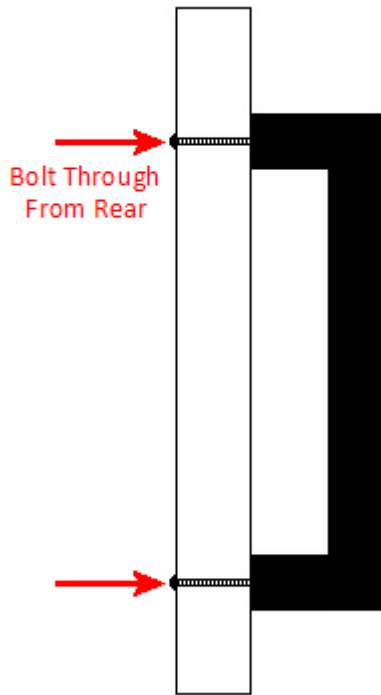

Slim Disco Rectangular Section Cupboard Door / Drawer Pull Handle - 204mm length (160mm / 192mm Fixing Centres) - Polished Chrome

Product Images

Description

- Slim rectangular shape cabinet door pull handle.
- Polished chrome (shiny finish).
- 204mm Length
- Fixing centres - 160mm or 192mm
- Supplied with M4 fixing bolts.
- Contemporary design ideal for use on modern units including, kitchen cabinet doors, wardrobes, cupboard doors and drawers.

Base Material

- Made from zinc alloy

Finish Details

- Polished chrome

Fixings

- This handle is fitted via M4 bolts from the rear of the door / drawer - see below diagram.

- Bolt through fixings provide a superior strong fixing allowing this handle to be fitted to tall or heavy doors.
- Supplied with M4 (diameter) x 25mm (long) bolts - Suitable for use on 18mm thick doors.
- For doors thicker than 18mm, longer M4 fixing bolts are available to buy separately. (Product 30176)

Usage

- Suitable for internal use.

Unit Of Sale

- This cabinet handle is sold individually - (Each).

Products in this set

43974.1 - Slim Disco Rectangular Section Cupboard Door / Drawer Pull Handle - 204mm length (160mm / 192mm Fixing Centres) - Polished Chrome - (Each)