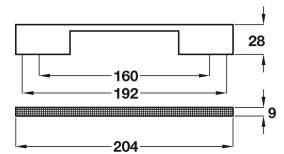

Slim Disco Rectangular Section Cupboard Door / Drawer Pull Handle - 204mm length (160mm / 192mm Fixing Centres) - Polished Chrome

Product Images

Description

- Slim rectangular shape cabinet door pull handle.
- Polished chrome (shiny finish).
- 204mm Length
- Fixing centres - 160mm or 192mm
- Supplied with M4 fixing bolts.
- Contemporary design ideal for use on modern units including, kitchen cabinet doors, wardrobes, cupboard doors and drawers.

Base Material

- Made from zinc alloy

Finish Details

- Polished chrome

Fixings

- This handle is fitted via M4 bolts from the rear of the door / drawer - see below diagram.

- Bolt through fixings provide a superior strong fixing allowing this handle to be fitted to tall or heavy doors.
- Supplied with M4 (diameter) x 25mm (long) bolts - Suitable for use on 18mm thick doors.
- For doors thicker than 18mm, longer M4 fixing bolts are available to buy separately. (Product 30176)

Usage

- Suitable for internal use.

Unit Of Sale

- This cabinet handle is sold individually - (Each).

Products in this set

43974.1 - Slim Disco Rectangular Section Cupboard Door / Drawer Pull Handle - 204mm length (160mm / 192mm Fixing Centres) - Polished Chrome - (Each)