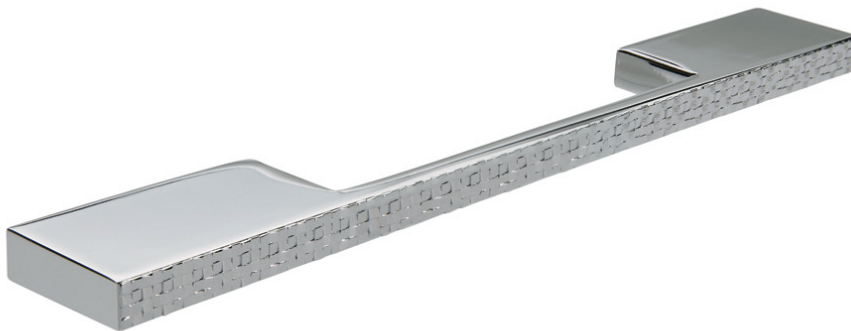

Slim Disco Rectangular Section Cupboard Door / Drawer Pull Handle - 204mm length (160mm / 192mm Fixing Centres) - Polished Chrome

Product Images

Description

- Slim rectangular shape cabinet door pull handle.
- Polished chrome (shiny finish).
- 204mm Length
- Fixing centres - 160mm or 192mm
- Supplied with M4 fixing bolts.
- Contemporary design ideal for use on modern units including, kitchen cabinet doors, wardrobes, cupboard doors and drawers.

Base Material

- Made from zinc alloy

Finish Details

- Polished chrome

Fixings

- This handle is fitted via M4 bolts from the rear of the door / drawer - see below diagram.

- Bolt through fixings provide a superior strong fixing allowing this handle to be fitted to tall or heavy doors.
- Supplied with M4 (diameter) x 25mm (long) bolts - Suitable for use on 18mm thick doors.
- For doors thicker than 18mm, longer M4 fixing bolts are available to buy separately. (Product 30176)

Usage

- Suitable for internal use.

Unit Of Sale

- This cabinet handle is sold individually - (Each).

Products in this set

43974.1 - Slim Disco Rectangular Section Cupboard Door / Drawer Pull Handle - 204mm length (160mm / 192mm Fixing Centres) - Polished Chrome - (Each)