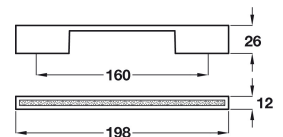

Slim Glitter Rectangular Section Cupboard Door / Drawer Pull Handle - 198mm length (160mm Fixing Centres) - Polished Chrome

Product Images

Description

- Slim rectangular shape cabinet door pull handle.
- Polished chrome (shiny finish).
- 204mm Length
- Fixing centres - 160mm
- Supplied with M4 fixing bolts.
- Contemporary design ideal for use on modern units including, kitchen cabinet doors, wardrobes, cupboard doors and drawers.

Base Material

- Made from zinc alloy

Finish Details

- Polished chrome

Fixings

- This handle is fitted via M4 bolts from the rear of the door / drawer - see below diagram.

- Bolt through fixings provide a superior strong fixing allowing this handle to be fitted to tall or heavy doors.
- Supplied with M4 (diameter) x 25mm (long) bolts - Suitable for use on 18mm thick doors.
- For doors thicker than 18mm, longer M4 fixing bolts are available to buy separately. (Product 30176)

Usage

- Suitable for internal use.

Unit Of Sale

- This cabinet handle is sold individually - (Each).

Products in this set

43975.1 - Slim Glitter Rectangular Section Cupboard Door / Drawer Pull Handle - 198mm length
(160mm Fixing Centres) - Polished Chrome - (Each)