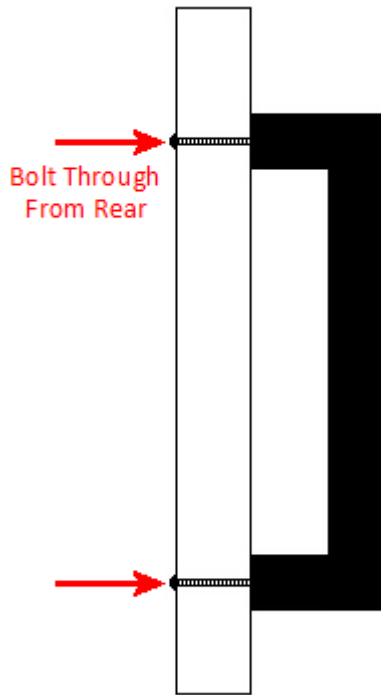

Slim Glitter Rectangular Section Cupboard Door / Drawer Pull Handle - 198mm length (160mm Fixing Centres) - Polished Chrome

Product Images

Description

- Slim rectangular shape cabinet door pull handle.
- Polished chrome (shiny finish).
- 204mm Length
- Fixing centres - 160mm
- Supplied with M4 fixing bolts.
- Contemporary design ideal for use on modern units including, kitchen cabinet doors, wardrobes, cupboard doors and drawers.

Base Material

- Made from zinc alloy

Finish Details

- Polished chrome

Fixings

- This handle is fitted via M4 bolts from the rear of the door / drawer - see below diagram.

- Bolt through fixings provide a superior strong fixing allowing this handle to be fitted to tall or heavy doors.
- Supplied with M4 (diameter) x 25mm (long) bolts - Suitable for use on 18mm thick doors.
- For doors thicker than 18mm, longer M4 fixing bolts are available to buy separately. (Product 30176)

Usage

- Suitable for internal use.

Unit Of Sale

- This cabinet handle is sold individually - (Each).

Products in this set

43975.1 - Slim Glitter Rectangular Section Cupboard Door / Drawer Pull Handle - 198mm length
(160mm Fixing Centres) - Polished Chrome - (Each)