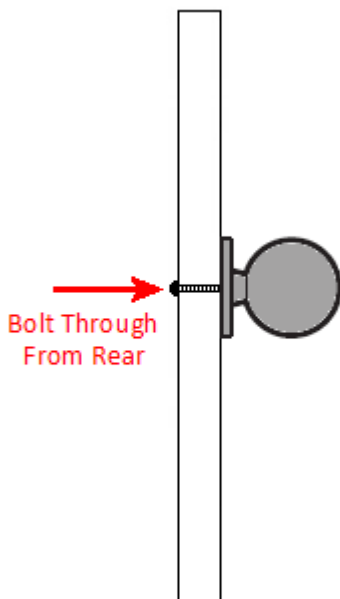

Size Details

Item Code	Knob Diameter	Backplate (Rose) Diameter	Projection From Door
15326.1	25mm	25mm	25mm
15326.2	32mm	32mm	32mm
15326.3	38mm	38mm	38mm
15326.4	42mm	42mm	42mm
15326.5	50mm	50mm	48mm

Base Material

Fixings

- This handle is fitted via a M4 bolt from the rear of the door / drawer - see below diagram.

- Bolt through fixings provide a superior strong fixing allowing this knob to be fitted to tall or heavy doors.
- Comes supplied with a 25mm long bolt - suitable for use on 18mm thick doors.
- For doors thicker than 18mm, longer M4 fixing bolts are available to buy separately. (See related products below.)