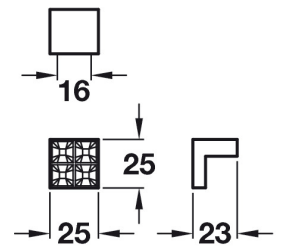

Crystal Square Cupboard / Drawer Knob - 25mm x 25mm (16mm Fixing Centres) - Polished Chrome

Product Images

Description

- Square shape cabinet door pull handle.
- Polished chrome (shiny finish).
- 25mm x 25mm
- Fixing centres - 16mm
- Supplied with M4 fixing bolts.
- Contemporary design ideal for use on modern units including, kitchen cabinet doors, wardrobes, cupboard doors and drawers.

Base Material

- Made from zinc alloy

Finish Details

- Polished chrome

Fixings

- This handle is fitted via M4 bolts from the rear of the door / drawer -
- Bolt through fixings provide a superior strong fixing allowing this handle to be fitted to tall or heavy doors.
- Supplied with M4 (diameter) x 25mm (long) bolts - Suitable for use on 18mm thick doors.
- For doors thicker than 18mm, longer M4 fixing bolts are available to buy separately. (Product 30176)

Usage

- Suitable for internal use.

Unit Of Sale

- This cabinet handle is sold individually - (Each).

Products in this set

43977.1 - Crystal Square Cupboard / Drawer Knob - 25mm x 25mm (16mm Fixing Centres) - Polished Chrome - (Each)