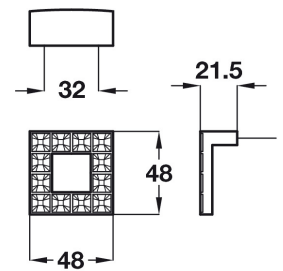

Large Crystal Square Cupboard / Drawer Knob - 48mm x 48mm (32mm Fixing Centres) - Polished Chrome

Product Images

Description

- Large square shape cabinet door pull handle.
- Polished chrome (shiny finish).
- 48mm x 48mm
- Fixing centres - 32mm
- Supplied with M4 fixing bolts.
- Contemporary design ideal for use on modern units including, kitchen cabinet doors, wardrobes, cupboard doors and drawers.

Base Material

- Made from zinc alloy

Finish Details

- Polished chrome

Fixings

- This handle is fitted via M4 bolts from the rear of the door / drawer -
- Bolt through fixings provide a superior strong fixing allowing this handle to be fitted to tall or heavy doors.
- Supplied with M4 (diameter) x 25mm (long) bolts - Suitable for use on 18mm thick doors.
- For doors thicker than 18mm, longer M4 fixing bolts are available to buy separately. (Product 30176)

Usage

- Suitable for internal use.

Unit Of Sale

- This cabinet handle is sold individually - (Each).

Products in this set

43978.1 - Large Crystal Square Cupboard / Drawer Knob - 48mm x 48mm (32mm Fixing Centres) - Polished Chrome - (Each)