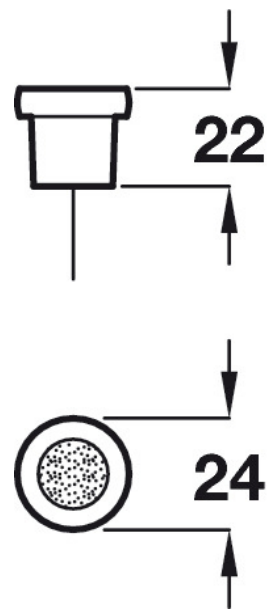

## Glitter Round Cupboard / Drawer Knob - 24mm Diameter - Polished Chrome

### Product Images

### Description

- Round cabinet door pull handle.
- Polished chrome (shiny finish).
- 24mm Diameter
- Supplied with M4 fixing bolts.
- Contemporary design ideal for use on modern units including, kitchen cabinet doors, wardrobes, cupboard doors and drawers.

## Fixings

- This handle is fitted via M4 bolts from the rear of the door / drawer -
- Bolt through fixings provide a superior strong fixing allowing this handle to be fitted to tall or heavy doors.
- Supplied with M4 (diameter) x 25mm (long) bolts - Suitable for use on 18mm thick doors.
- For doors thicker than 18mm, longer M4 fixing bolts are available to buy separately. (Product 30176)