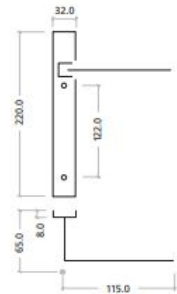

**Draco Multi Point Door Lever Handles - 92mm Euro Centres - 122mm Bolt Centres - 220mm x 32mm
Back Plate - Satin Chrome**

Product Images

Description

- Satin Chrome plated finish door handles.
- Designed for use with multi-point locking systems on timber, uPVC and composite doors.
- The handles are designed for use on external doors including front door, back doors and French patio doors.
- Lift handle to lock system designed to work with the majority of new multi-point locking systems.
- Standard 92mm Euro profile centres.
- 122mm fixing bolt centres.
- 220mm x 32mm backplate.

Operation

- Lever handle on either side of the door.
- Lift handle to lock.

Base material

- Zinc base

Finish

- Satin Chrome

Alternative Finishes Available

- Polished chrome.

Dimensions

Item Code	Euro Profile Centres	Bolt Hole Fixing Centres	Back Plate Size
43999.1	92mm	122mm	220mm x 32mm

Standards This Product Conforms To

- Suitable for domestic use
- Suitable for commercial use

Unit Of Sale

- Pair - (1 x left hand and 1 x right hand door handle).

Products in this set

43999.1 - Draco Multi Point Door Lever Handles - 92mm Euro Centres - 122mm Bolt Centres - 220mm x 32mm Back Plate - Satin Chrome - Pair