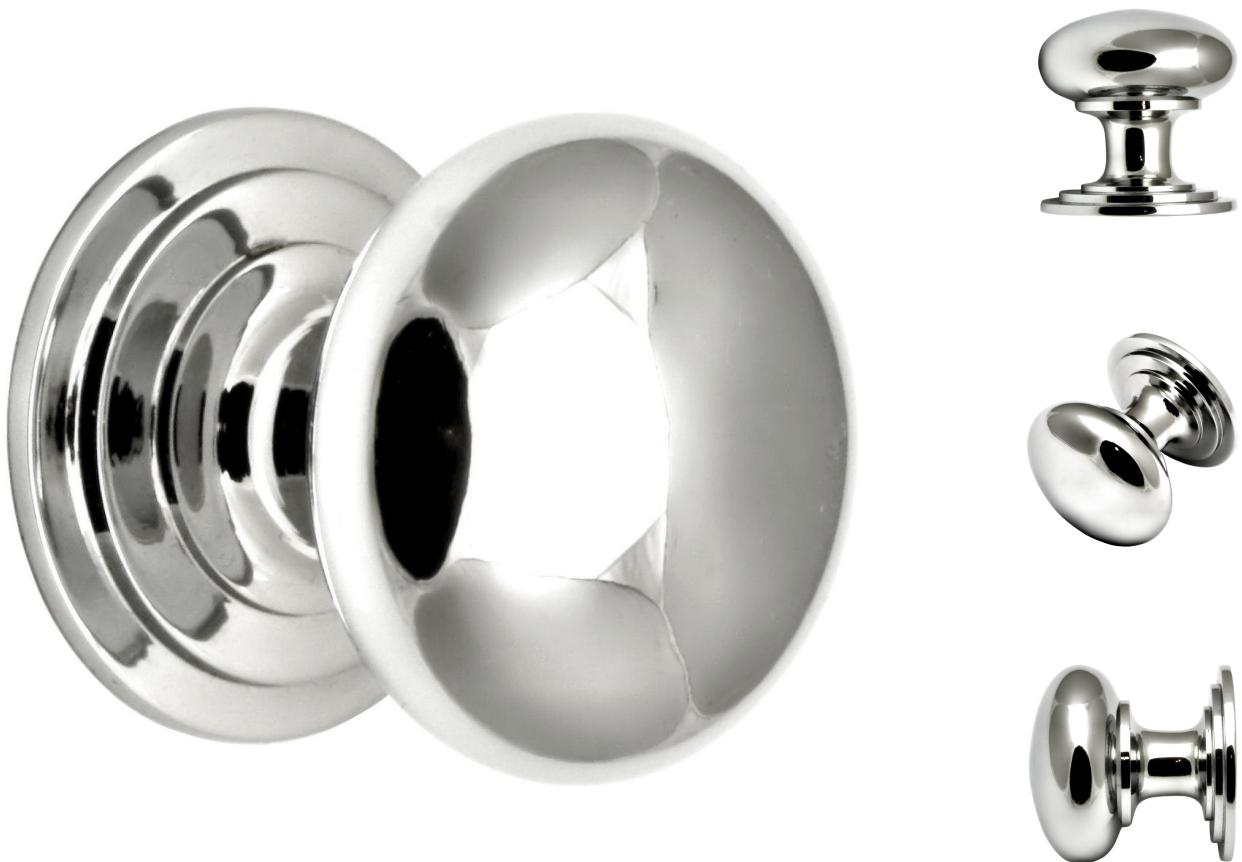

Traditional Heavy Quality Solid Brass Cupboard Knobs - 5 Sizes Available - Polished Chrome

Product Images

Description

- Heavy quality, traditional mushroom shape cupboard door knobs made from solid brass.
- High architectural quality range, each knob is made from solid brass giving the item a heavy luxurious feel.
- This popular design is ideal for use on classic or traditional units including, kitchen cabinet doors, wardrobes, cupboard doors and drawers.
- Available in 5 sizes from a small 25mm diameter up to a large 50mm diameter.
- Shiny polished chrome plated finish.

Size Details

Item Code	Knob Diameter	Backplate (Rose) Diameter	Projection From Door
15327.1	25mm	25mm	25mm
15327.2	32mm	32mm	32mm
15327.3	38mm	38mm	38mm
15327.4	42mm	42mm	42mm
15327.5	50mm	50mm	48mm

Base Material

- Made from solid brass.

Finish Details

- Polished Chrome - a highly shiny, smooth, mirror like finish with a very slight blue tint.
- The solid brass base material has been highly polished and chrome plated to produce this finish.

Alternative Finishes Available

- Satin chrome
- Polished brass

Fixings

- This cupboard knob is fitted via a M4 bolt from the rear of the door / drawer - see below diagram.

- Bolt through fixings provide a superior strong fixing allowing this knob to be fitted to tall or heavy doors.
- Comes supplied with a 25mm long bolt - suitable for use on 18mm thick doors.
- For doors thicker than 18mm, longer M4 fixing bolts are available to buy separately. (See related products below.)