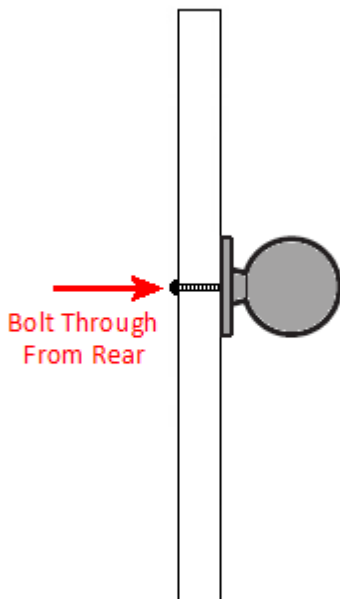

Size Details

Item Code	Knob Diameter	Backplate (Rose) Diameter	Projection From Door
15327.1	25mm	25mm	25mm
15327.2	32mm	32mm	32mm
15327.3	38mm	38mm	38mm
15327.4	42mm	42mm	42mm
15327.5	50mm	50mm	48mm

Base Material

- Made from solid brass.

Finish Details

- Polished Chrome - a highly shiny, smooth, mirror like finish with a very slight blue tint.
- The solid brass base material has been highly polished and chrome plated to produce this finish.

Alternative Finishes Available

- Satin chrome
- Polished brass

Fixings

- This cupboard knob is fitted via a M4 bolt from the rear of the door / drawer - see below diagram.

- Bolt through fixings provide a superior strong fixing allowing this knob to be fitted to tall or heavy doors.
- Comes supplied with a 25mm long bolt - suitable for use on 18mm thick doors.
- For doors thicker than 18mm, longer M4 fixing bolts are available to buy separately. (See related products below.)