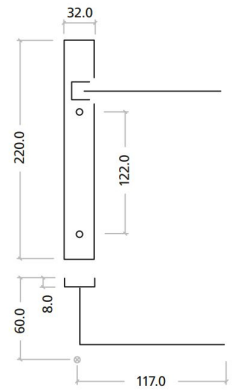

---

**Pavo Multi Point Door Lever Handles - 92mm Euro Centres - 122mm Bolt Centres - 220mm x 32mm  
Back Plate - Polished Chrome**

**Product Images**

---

---

**Description**

- Polished chrome plated finish door handles.

- Designed for use with multi-point locking systems on timber, uPVC and composite doors.
- The handles are designed for use on external doors including front door, back doors and French patio doors.
- Lift handle to lock system designed to work with the majority of new multi-point locking systems.
- Standard 92mm Euro profile centres.
- 122mm fixing bolt centres.
- 220mm x 32mm backplate.

## Dimensions

Item Code	Euro Profile Centres	Bolt Hole Fixing Centres	Back Plate Size
44002.1	92mm	122mm	220mm x 32mm

### Products in this set

**44002.1 - Pavo Multi Point Door Lever Handles - 92mm Euro Centres - 122mm Bolt Centres - 220mm x 32mm Back Plate - Polished Chrome - Pair**