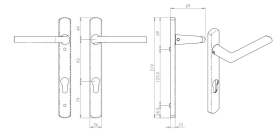

Rosa Narrow Style Multi Point Door Lever Handles - 92mm Euro Centres - 123.5mm Bolt Centres - 220mm x 26mm Back Plate - Polished Brass PVD Plated

Product Images

Description

- PVD Brass finish door handles.
- Designed for use with multi-point locking systems on timber, uPVC and composite doors.
- The handles are designed for use on external doors including front door, back doors and French patio doors.
- Lift handle to lock system designed to work with the majority of new multi-point locking systems.
- The square backplate is fitted with a Universal S/S Nylon Spring Cassette ensuring smooth operation every time
- Capable for 200,000 cycles

Operation

- Lever handle on either side of the door.
- Lift handle to lock.

Base material

- Stainless Steel

Finish

- PVD Brass

Standards This Product Conforms To

- Suitable for domestic use
- Suitable for commercial use

Unit Of Sale

- Pair - (1 x left hand and 1 x right hand door handle).

Products in this set

44007.1 - Rosa Narrowstyle Multi Point Door Lever Handles - 92mm Euro Centres - 123.5mm Bolt Centres - 220mm x 26mm Back Plate - Polished Brass PVD Plated - Pair