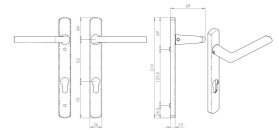

Rosa Narrow Style Multi Point Door Lever Handles - 92mm Euro Centres - 123.5mm Bolt Centres - 220mm x 26mm Back Plate - Polished Chrome

Product Images

Description

- Polished Chrome finish door handles.
- Designed for use with multi-point locking systems on timber, uPVC and composite doors.
- The handles are designed for use on external doors including front door, back doors and French patio doors.
- Lift handle to lock system designed to work with the majority of new multi-point locking systems.
- The square backplate is fitted with a Universal S/S Nylon Spring Cassette ensuring smooth operation every time
- Capable for 200,000 cycles