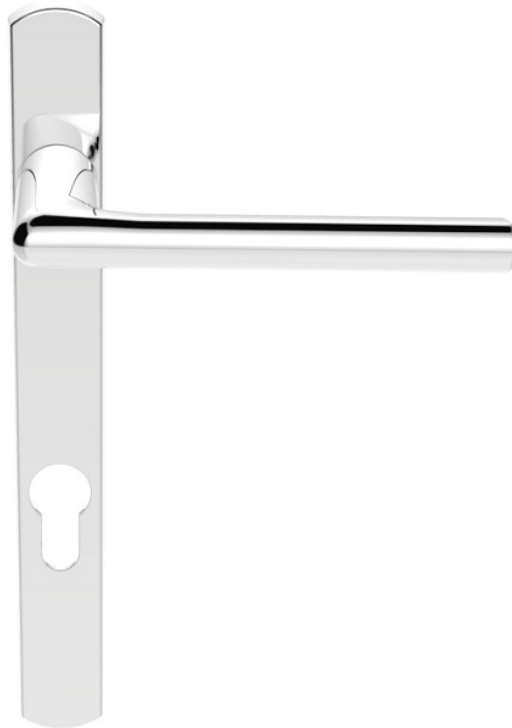

## Rosa Narrow Style Multi Point Door Lever Handles - 92mm Euro Centres - 123.5mm Bolt Centres - 220mm x 26mm Back Plate - Polished Chrome

### Description

---

- Polished Chrome finish door handles.
- Designed for use with multi-point locking systems on timber, uPVC and composite doors.
- The handles are designed for use on external doors including front door, back doors and French patio doors.
- Lift handle to lock system designed to work with the majority of new multi-point locking systems.
- The square backplate is fitted with a Universal S/S Nylon Spring Cassette ensuring smooth operation every time
- Capable for 200,000 cycles

## Operation

- Lever handle on either side of the door.
- Lift handle to lock.

## Base material

- Brass