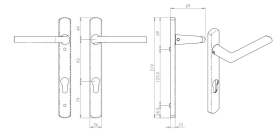

Rosa Narrow Style Multi Point Door Lever Handles - 92mm Euro Centres - 123.5mm Bolt Centres - 220mm x 26mm Back Plate - Satin Chrome

Product Images

Description

- Satin Chrome finish door handles.
- Designed for use with multi-point locking systems on timber, uPVC and composite doors.
- The handles are designed for use on external doors including front door, back doors and French patio doors.
- Lift handle to lock system designed to work with the majority of new multi-point locking systems.
- The square backplate is fitted with a Universal S/S Nylon Spring Cassette ensuring smooth operation every time
- Capable for 200,000 cycles