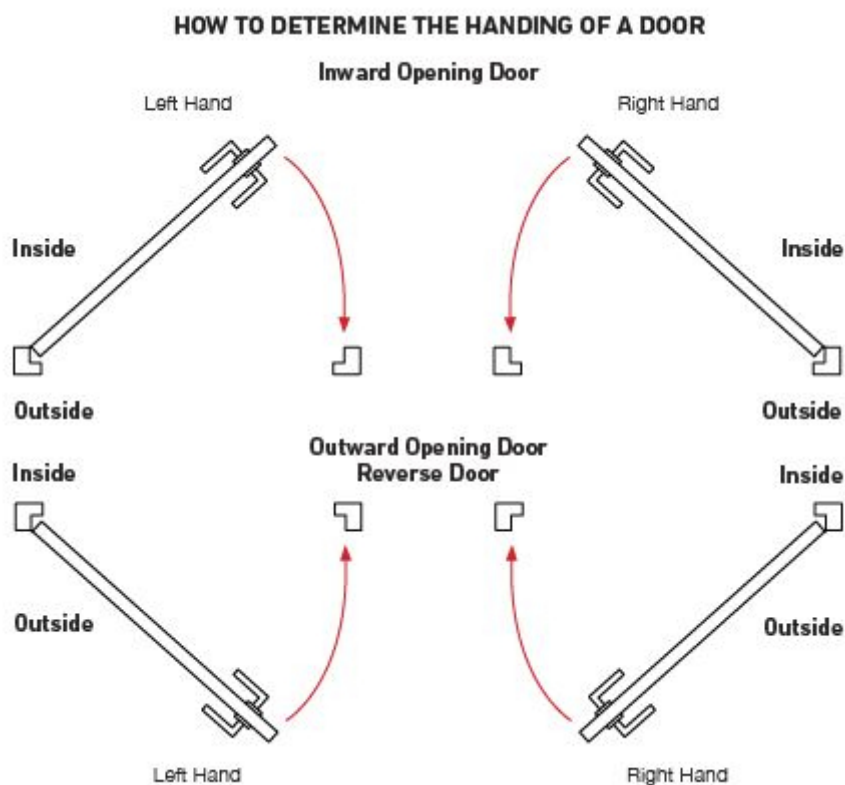

## Verde Narrow Style Multi Point Door Lever Handles - Left & Right Hand - 92mm Euro Centres - 123.5mm Bolt Centres - 220mm x 26mm Back Plate - Satin Chrome

### Product Images

## Operation

- Lever handle on either side of the door.
- Lift handle to lock.