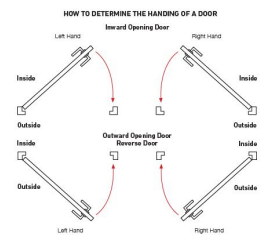

Verde Narrow Style Multi Point Door Lever Handles - Left & Right Hand - 92mm Euro Centres - 123.5mm Bolt Centres - 220mm x 26mm Back Plate - Satin Chrome

Product Images

Description

- Satin Chrome finish door handles.
- Designed for use with multi-point locking systems on timber, uPVC and composite doors.
- The handles are designed for use on external doors including front door, back doors and French patio doors.
- Lift handle to lock system designed to work with the majority of new multi-point locking systems.
- The square backplate is fitted with a Universal S/S Nylon Spring Cassette ensuring smooth operation every time
- Capable for 200,000 cycles