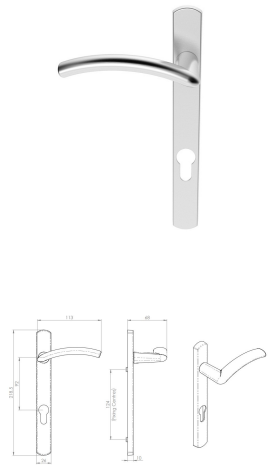

## Verde Narrow Style Multi Point Door Lever Handles - Left & Right Hand - 92mm Euro Centres - 123.5mm Bolt Centres - 220mm x 26mm Back Plate - Satin Chrome

### Description

- Satin Chrome finish door handles.
- Designed for use with multi-point locking systems on timber, uPVC and composite doors.
- The handles are designed for use on external doors including front door, back doors and French patio doors.
- Lift handle to lock system designed to work with the majority of new multi-point locking systems.
- The square backplate is fitted with a Universal S/S Nylon Spring Cassette ensuring smooth operation every time
- Capable for 200,000 cycles

## Operation

- Lever handle on either side of the door.
- Lift handle to lock.

## Products in this set

---

**44010.1 - Verde Narrow Style Multi Point Door Lever Handles - 92mm Euro Centres - 123.5mm Bolt Centres - 220mm x 26mm Back Plate - Satin Chrome - Left Hand - (Pair)**

**44010.2 - Verde Narrow Style Multi Point Door Lever Handles - 92mm Euro Centres - 123.5mm Bolt Centres - 220mm x 26mm Back Plate - Satin Chrome - Right Hand - (Pair)**