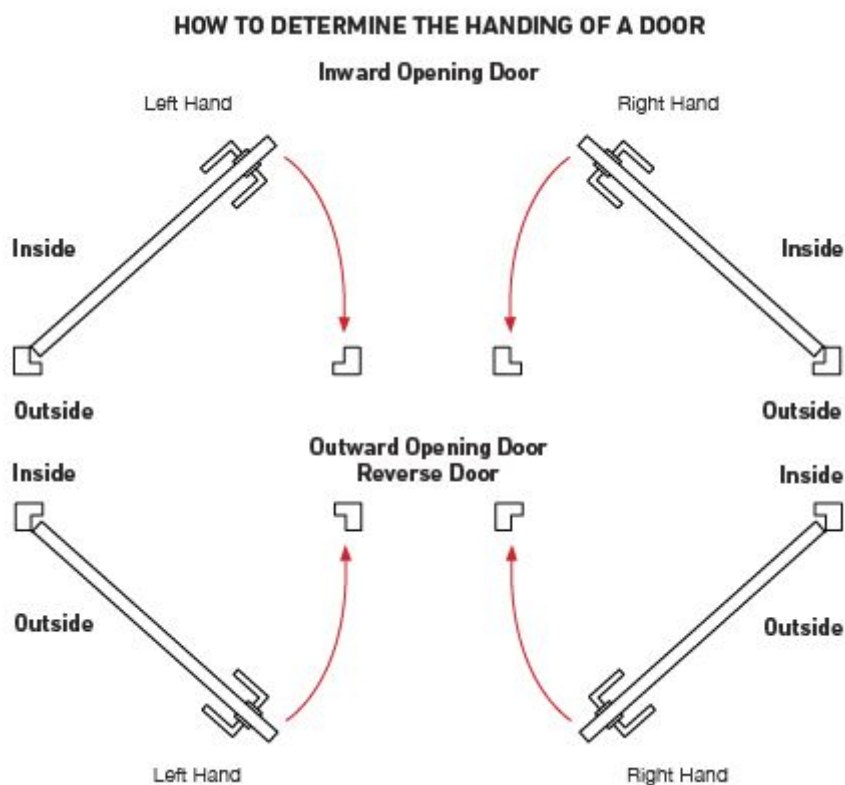

Verde Narrow Style Multi Point Door Lever Handles - Left & Right Hand - 92mm Euro Centres - 123.5mm Bolt Centres - 220mm x 26mm Back Plate - Polished Chrome

Product Images

Description

- Polished Chrome finish door handles.
- Designed for use with multi-point locking systems on timber, uPVC and composite doors.
- The handles are designed for use on external doors including front door, back doors and French patio doors.
- Lift handle to lock system designed to work with the majority of new multi-point locking systems.
- The square backplate is fitted with a Universal S/S Nylon Spring Cassette ensuring smooth operation every time
- Capable for 200,000 cycles

Operation

- Lever handle on either side of the door.
- Lift handle to lock.

Base material

- Brass

Finish

- Polished Chrome

Standards This Product Conforms To

- Suitable for domestic use
- Suitable for commercial use

Unit Of Sale

- Pair - (1 x left hand and 1 x right hand door handle).

Products in this set

44011.1 - Verde Narrow Style Multi Point Door Lever Handles - Left Hand - 92mm Euro Centres - 123.5mm Bolt Centres - 220mm x 26mm Back Plate - Polished Chrome - Pair

44011.2 - Verde Narrow Style Multi Point Door Lever Handles - Right Hand - 92mm Euro Centres - 123.5mm Bolt Centres - 220mm x 26mm Back Plate - Polished Chrome - Pair