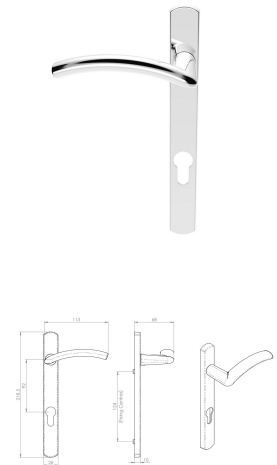

Verde Narrow Style Multi Point Door Lever Handles - Left & Right Hand - 92mm Euro Centres - 123.5mm Bolt Centres - 220mm x 26mm Back Plate - Polished Chrome

Product Images

Description

- Polished Chrome finish door handles.
- Designed for use with multi-point locking systems on timber, uPVC and composite doors.
- The handles are designed for use on external doors including front door, back doors and French patio doors.
- Lift handle to lock system designed to work with the majority of new multi-point locking systems.
- The square backplate is fitted with a Universal S/S Nylon Spring Cassette ensuring smooth operation every time
- Capable for 200,000 cycles

Operation

- Lever handle on either side of the door.
- Lift handle to lock.

Base material

- Brass

Finish

- Polished Chrome

Standards This Product Conforms To

- Suitable for domestic use
- Suitable for commercial use

Unit Of Sale

- Pair - (1 x left hand and 1 x right hand door handle).

Products in this set

44011.1 - Verde Narrow Style Multi Point Door Lever Handles - Left Hand - 92mm Euro Centres - 123.5mm Bolt Centres - 220mm x 26mm Back Plate - Polished Chrome - Pair

44011.2 - Verde Narrow Style Multi Point Door Lever Handles - Right Hand - 92mm Euro Centres - 123.5mm Bolt Centres - 220mm x 26mm Back Plate - Polished Chrome - Pair