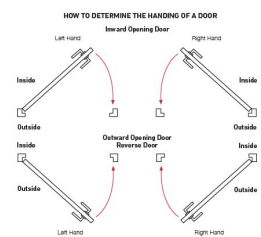

Verde Narrow Style Multi Point Door Lever Handles - Left & Right Hand - 92mm Euro Centres - 123.5mm Bolt Centres - 220mm x 26mm Back Plate - Polished Chrome

Product Images

Description

- Polished Chrome finish door handles.
- Designed for use with multi-point locking systems on timber, uPVC and composite doors.
- The handles are designed for use on external doors including front door, back doors and French patio doors.
- Lift handle to lock system designed to work with the majority of new multi-point locking systems.
- The square backplate is fitted with a Universal S/S Nylon Spring Cassette ensuring smooth operation every time
- Capable for 200,000 cycles

Operation

- Lever handle on either side of the door.
- Lift handle to lock.

Base material

- Brass

Finish

- Polished Chrome

Standards This Product Conforms To

- Suitable for domestic use
- Suitable for commercial use

Unit Of Sale

- Pair - (1 x left hand and 1 x right hand door handle).

Products in this set

44011.1 - Verde Narrow Style Multi Point Door Lever Handles - Left Hand - 92mm Euro Centres - 123.5mm Bolt Centres - 220mm x 26mm Back Plate - Polished Chrome - Pair

44011.2 - Verde Narrow Style Multi Point Door Lever Handles - Right Hand - 92mm Euro Centres - 123.5mm Bolt Centres - 220mm x 26mm Back Plate - Polished Chrome - Pair