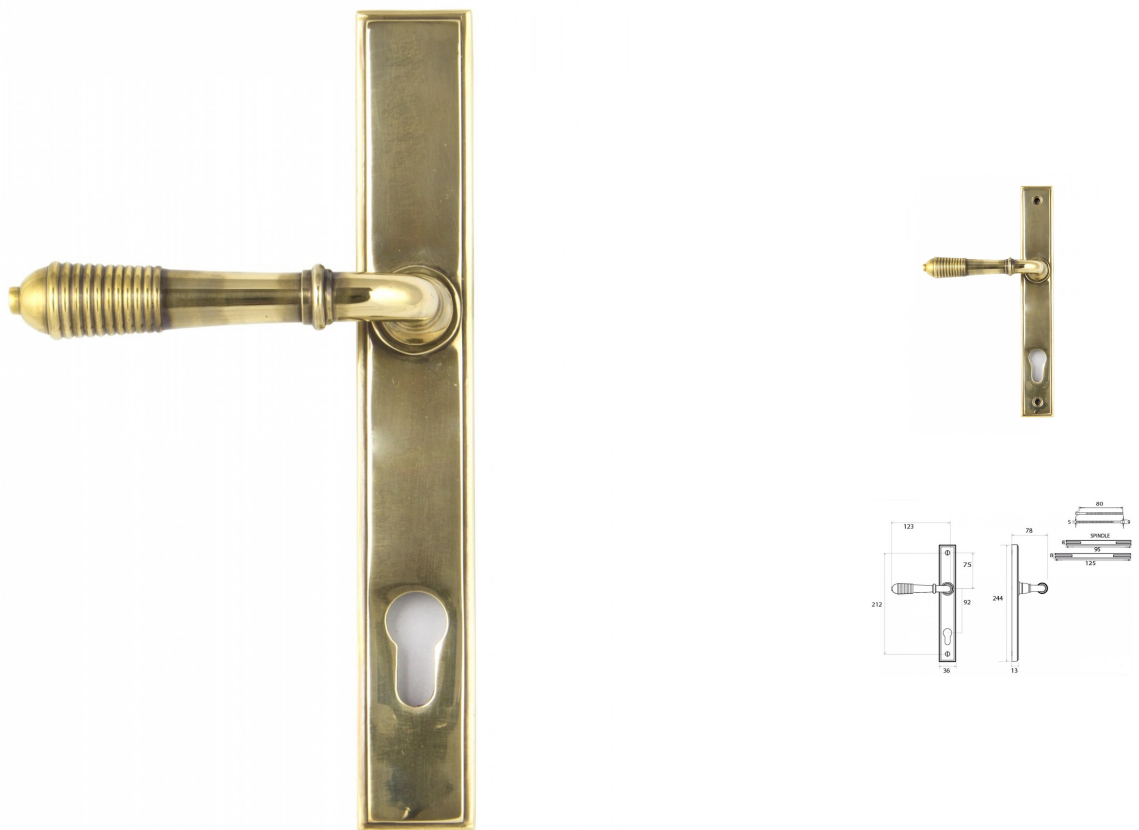

Reeded Slimline Lever Multi Point Door Lever Handles - 92mm Euro Centres - 212mm Bolt Centres - 244mm x 36mm Back Plate - Aged Brass Unlacquered

Product Images

Description

- Aged Brass finish door handles.
- Designed for use with multi-point locking systems on timber, uPVC and composite doors.
- The handles are designed for use on external doors including front door, back doors and French patio doors.
- Lift handle to lock system designed to work with the majority of new multi-point locking systems.
- The square backplate is fitted with a Universal S/S Nylon Spring Cassette ensuring smooth operation every time

Operation

- Lever handle on either side of the door.
- Lift handle to lock.

Base material

- Brass

Finish

- Aged Brass

Standards This Product Conforms To

- Suitable for domestic use
- Suitable for commercial use

Unit Of Sale

- Pair - (1 x left hand and 1 x right hand door handle).

Products in this set

44015.1 - Reeded Slimline Lever Multi Point Door Lever Handles - 92mm Euro Centres - 212mm Bolt Centres - 244mm x 36mm Back Plate - Aged Brass Unlacquered - Pair