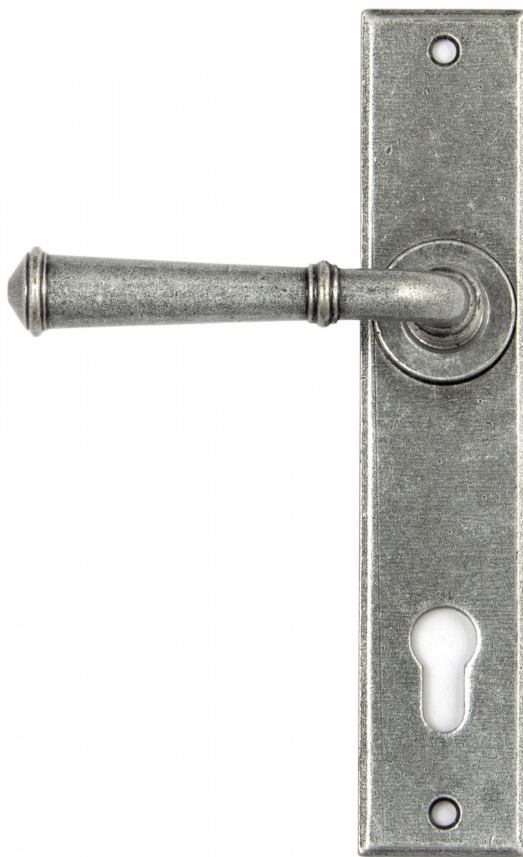

## Regency Lever Multi Point Door Lever Handles - 92mm Euro Centres - 215mm Bolt Centres - 241mm x 48mm Back Plate - Pewter

### Description

- Pewter finish door handles.
- Designed for use with multi-point locking systems on timber, uPVC and composite doors.
- The handles are designed for use on external doors including front door, back doors and French patio doors.
- Lift handle to lock system designed to work with the majority of new multi-point locking systems.
- The square backplate is fitted with a Universal S/S Nylon Spring Cassette ensuring smooth operation every time

## Operation

- Lever handle on either side of the door.
- Lift handle to lock.

## Base material

- Steel