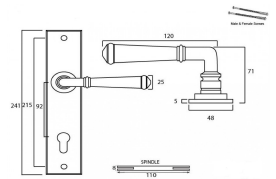

Regency Lever Multi Point Door Lever Handles - 92mm Euro Centres - 215mm Bolt Centres - 241mm x 48mm Back Plate - Pewter

Product Images

Description

- Pewter finish door handles.
- Designed for use with multi-point locking systems on timber, uPVC and composite doors.
- The handles are designed for use on external doors including front door, back doors and French patio doors.
- Lift handle to lock system designed to work with the majority of new multi-point locking systems.
- The square backplate is fitted with a Universal S/S Nylon Spring Cassette ensuring smooth operation every time