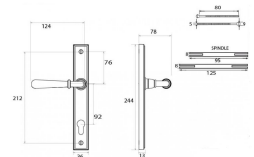

Newbury Slimline Lever Multi Point Door Lever Handles - 92mm Euro Centres - 212mm Bolt Centres - 244mm x 36mm Back Plate - Polished Chrome

Product Images

Description

- Polished Chrome finish door handles.
- Designed for use with multi-point locking systems on timber, uPVC and composite doors.
- The handles are designed for use on external doors including front door, back doors and French patio doors.
- Lift handle to lock system designed to work with the majority of new multi-point locking systems.
- The square backplate is fitted with a Universal S/S Nylon Spring Cassette ensuring smooth operation every time

Operation

- Lever handle on either side of the door.
- Lift handle to lock.

Base material

- Brass

Finish

- Polished Chrome

Standards This Product Conforms To

- Suitable for domestic use
- Suitable for commercial use

Unit Of Sale

- Pair - (1 x left hand and 1 x right hand door handle).

Products in this set

44019.1 - Newbury Slimline Lever Multi Point Door Lever Handles - 92mm Euro Centres - 212mm Bolt Centres - 244mm x 36mm Back Plate - Polished Chrome - Pair