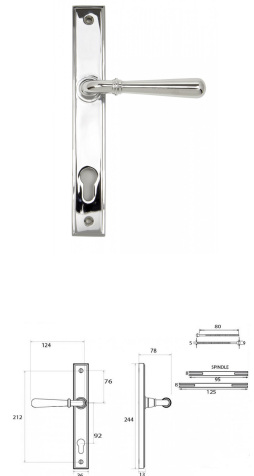

Newbury Slimline Lever Multi Point Door Lever Handles - 92mm Euro Centres - 212mm Bolt Centres - 244mm x 36mm Back Plate - Polished Chrome

Product Images

Description

- Polished Chrome finish door handles.
- Designed for use with multi-point locking systems on timber, uPVC and composite doors.
- The handles are designed for use on external doors including front door, back doors and French patio doors.
- Lift handle to lock system designed to work with the majority of new multi-point locking systems.
- The square backplate is fitted with a Universal S/S Nylon Spring Cassette ensuring smooth operation every time

Operation

- Lever handle on either side of the door.
- Lift handle to lock.

Base material

- Brass

Finish

- Polished Chrome

Standards This Product Conforms To

- Suitable for domestic use
- Suitable for commercial use

Unit Of Sale

- Pair - (1 x left hand and 1 x right hand door handle).

Products in this set

44019.1 - Newbury Slimline Lever Multi Point Door Lever Handles - 92mm Euro Centres - 212mm Bolt Centres - 244mm x 36mm Back Plate - Polished Chrome - Pair