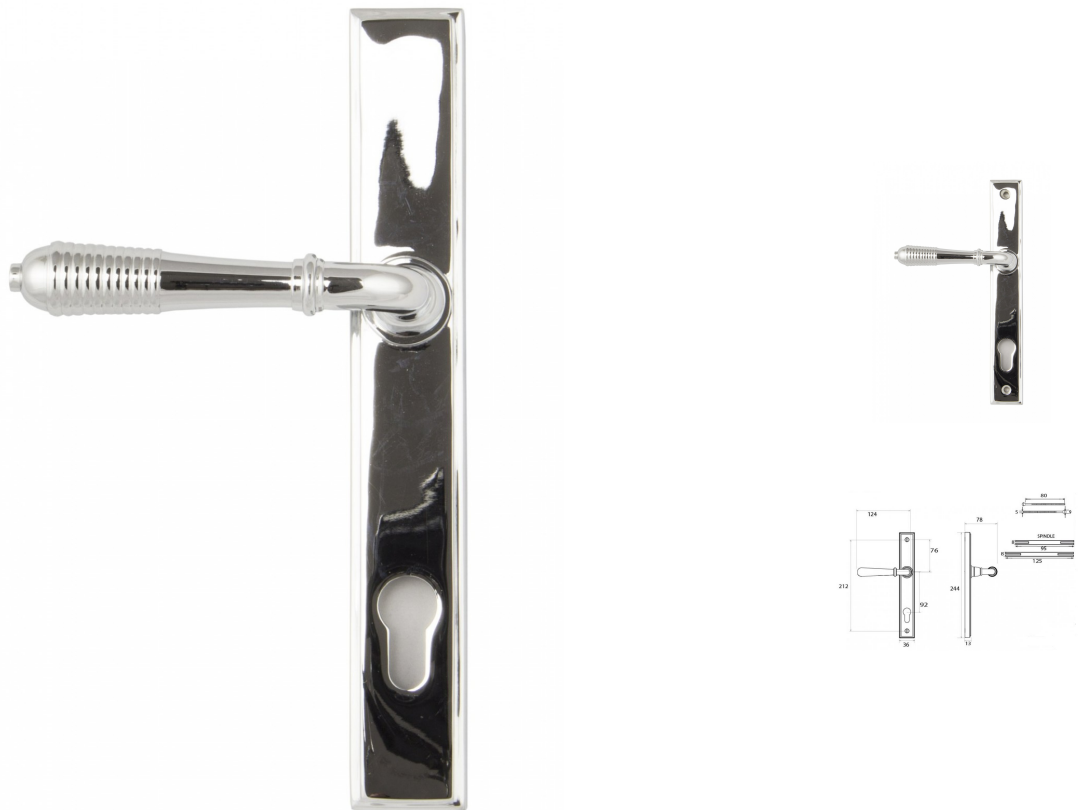

Reeded Slimline Lever Multi Point Door Lever Handles - 92mm Euro Centres - 212mm Bolt Centres - 244mm x 36mm Back Plate - Polished Chrome

Product Images

Description

- Polished Chrome finish door handles.
- Designed for use with multi-point locking systems on timber, uPVC and composite doors.
- The handles are designed for use on external doors including front door, back doors and French patio doors.
- Lift handle to lock system designed to work with the majority of new multi-point locking systems.
- The square backplate is fitted with a Universal S/S Nylon Spring Cassette ensuring smooth operation every time

Operation

- Lever handle on either side of the door.
- Lift handle to lock.

Base material

- Brass

Finish

- Polished Chrome

Standards This Product Conforms To

- Suitable for domestic use
- Suitable for commercial use

Unit Of Sale

- Pair - (1 x left hand and 1 x right hand door handle).

Products in this set

44020.1 - Reeded Slimline Lever Multi Point Door Lever Handles - 92mm Euro Centres - 212mm Bolt Centres - 244mm x 36mm Back Plate - Polished Chrome - Pair