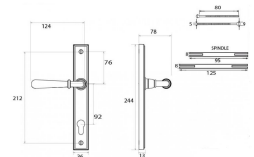

Newbury Slimline Lever Multi Point Door Lever Handles - 92mm Euro Centres - 212mm Bolt Centres - 244mm x 36mm Back Plate - Polished Nickel

Product Images

Description

- Polished Nickel finish door handles.
- Designed for use with multi-point locking systems on timber, uPVC and composite doors.
- The handles are designed for use on external doors including front door, back doors and French patio doors.
- Lift handle to lock system designed to work with the majority of new multi-point locking systems.
- The square backplate is fitted with a Universal S/S Nylon Spring Cassette ensuring smooth operation every time

Operation

- Lever handle on either side of the door.
- Lift handle to lock.

Base material

- Brass

Finish

- Polished Nickel

Standards This Product Conforms To

- Suitable for domestic use
- Suitable for commercial use

Unit Of Sale

- Pair - (1 x left hand and 1 x right hand door handle).

Products in this set

44021.1 - Newbury Slimline Lever Multi Point Door Lever Handles - 92mm Euro Centres - 212mm Bolt Centres - 244mm x 36mm Back Plate - Polished Nickel - Pair