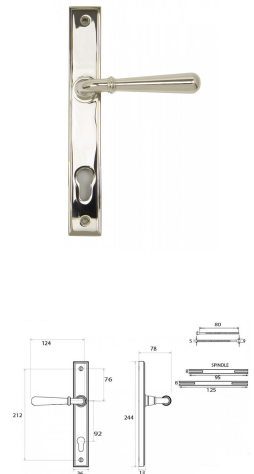

Newbury Slimline Lever Multi Point Door Lever Handles - 92mm Euro Centres - 212mm Bolt Centres - 244mm x 36mm Back Plate - Polished Nickel

Product Images

Description

- Polished Nickel finish door handles.
- Designed for use with multi-point locking systems on timber, uPVC and composite doors.
- The handles are designed for use on external doors including front door, back doors and French patio doors.
- Lift handle to lock system designed to work with the majority of new multi-point locking systems.
- The square backplate is fitted with a Universal S/S Nylon Spring Cassette ensuring smooth operation every time

Operation

- Lever handle on either side of the door.
- Lift handle to lock.

Base material

- Brass

Finish

- Polished Nickel

Standards This Product Conforms To

- Suitable for domestic use
- Suitable for commercial use

Unit Of Sale

- Pair - (1 x left hand and 1 x right hand door handle).

Products in this set

44021.1 - Newbury Slimline Lever Multi Point Door Lever Handles - 92mm Euro Centres - 212mm Bolt Centres - 244mm x 36mm Back Plate - Polished Nickel - Pair