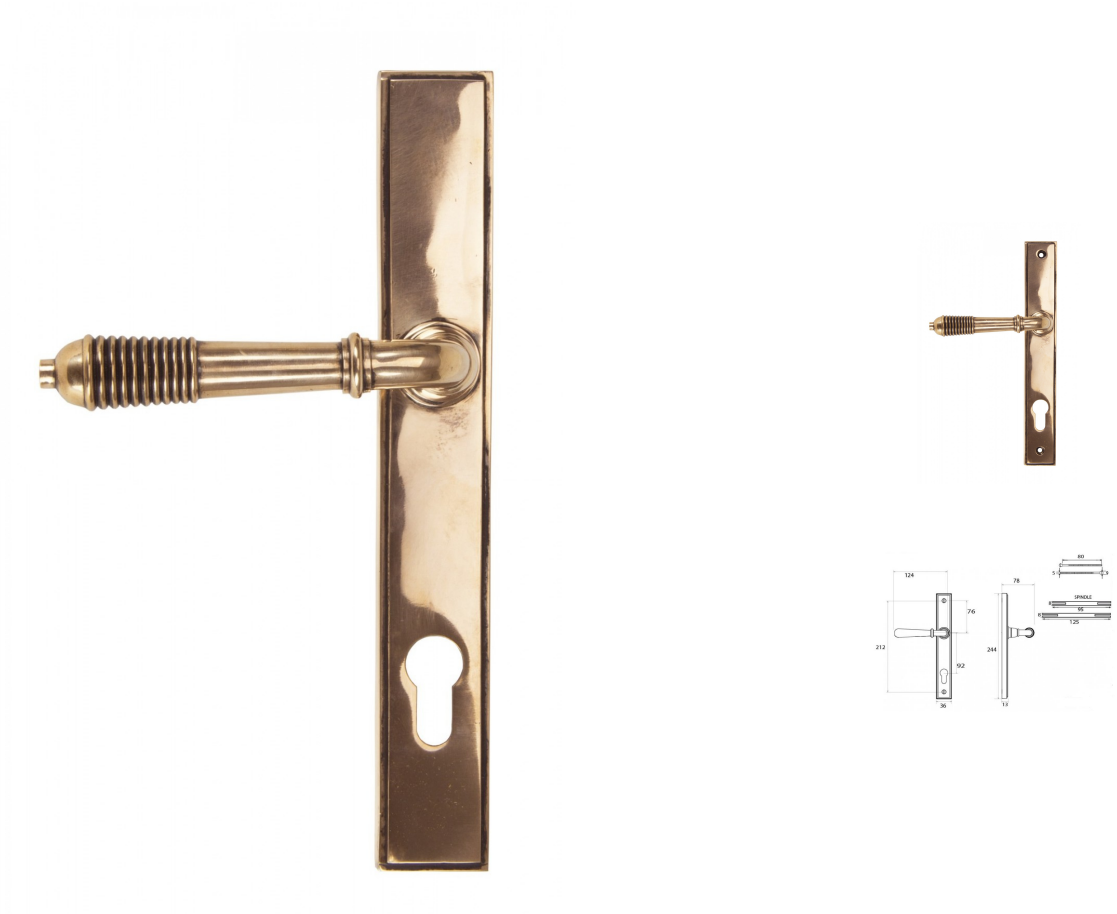

Reeded Slimline Lever Multi Point Door Lever Handles - 92mm Euro Centres - 212mm Bolt Centres - 244mm x 36mm Back Plate - Polished Solid Bronze

Product Images

Description

- Polished Bronze finish door handles.
- Designed for use with multi-point locking systems on timber, uPVC and composite doors.
- The handles are designed for use on external doors including front door, back doors and French patio doors.
- Lift handle to lock system designed to work with the majority of new multi-point locking systems.
- The square backplate is fitted with a Universal S/S Nylon Spring Cassette ensuring smooth operation every time

Operation

- Lever handle on either side of the door.
- Lift handle to lock.

Base material

- Brass

Finish

- Polished Bronze

Standards This Product Conforms To

- Suitable for domestic use
- Suitable for commercial use

Unit Of Sale

- Pair - (1 x left hand and 1 x right hand door handle).

Products in this set

44024.1 - Reeded Slimline Lever Multi Point Door Lever Handles - 92mm Euro Centres - 212mm Bolt Centres - 244mm x 36mm Back Plate - Polished Solid Bronze - Pair