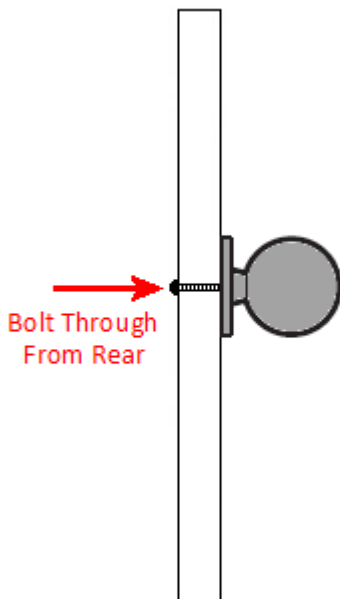

## Size Details

Item Code	Knob Diameter	Backplate (Rose) Diameter	Projection From Door
15328.1	25mm	25mm	25mm
15328.2	32mm	32mm	32mm
15328.3	38mm	38mm	38mm
15328.4	42mm	42mm	42mm
15328.5	50mm	50mm	48mm

## Fixings

- This handle is fitted via a M4 bolt from the rear of the door / drawer - see below diagram.

- Bolt through fixings provide a superior strong fixing allowing this knob to be fitted to tall or heavy doors.
- Comes supplied with a 25mm long bolt - suitable for use on 18mm thick doors.
- For doors thicker than 18mm, longer M4 fixing bolts are available to buy separately. (See related products below.)