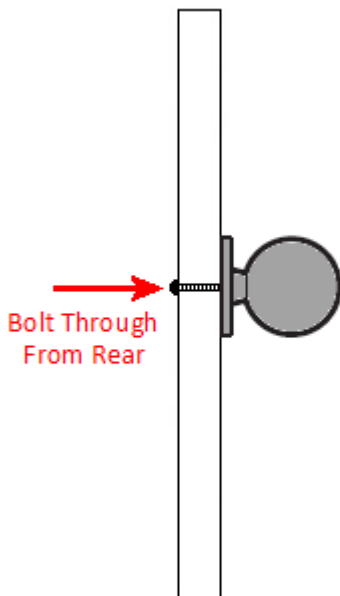

## Size Details

Item Code	Knob Diameter	Backplate (Rose) Diameter	Projection From Door
15328.1	25mm	25mm	25mm
15328.2	32mm	32mm	32mm
15328.3	38mm	38mm	38mm
15328.4	42mm	42mm	42mm
15328.5	50mm	50mm	48mm

## Fixings

- This handle is fitted via a M4 bolt from the rear of the door / drawer - see below diagram.

- Bolt through fixings provide a superior strong fixing allowing this knob to be fitted to tall or heavy doors.
- Comes supplied with a 25mm long bolt - suitable for use on 18mm thick doors.
- For doors thicker than 18mm, longer M4 fixing bolts are available to buy separately. (See related products below.)