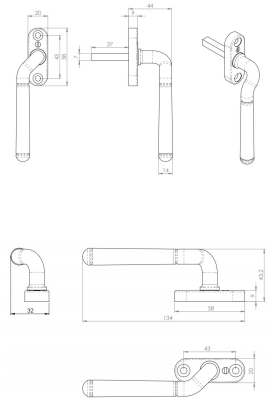

Cranked Locking Espagnolette Handle - Window Fastener - Left & Right Hand - Polished Chrome

Product Images

Description

- Cranked Locking Espagnolette Handle

Finish

- Polished Chrome

Dimensions

Important Info Before You Buy

- Suitable for wooden windows
- Comes supplied with fixing screws

Products in this set

44032.1 - Cranked Locking Espagnolette Handle - Window Fastener - Left Hand - Polished Chrome - Each

44032.2 - Cranked Locking Espagnolette Handle - Window Fastener - Right Hand - Polished Chrome - Each