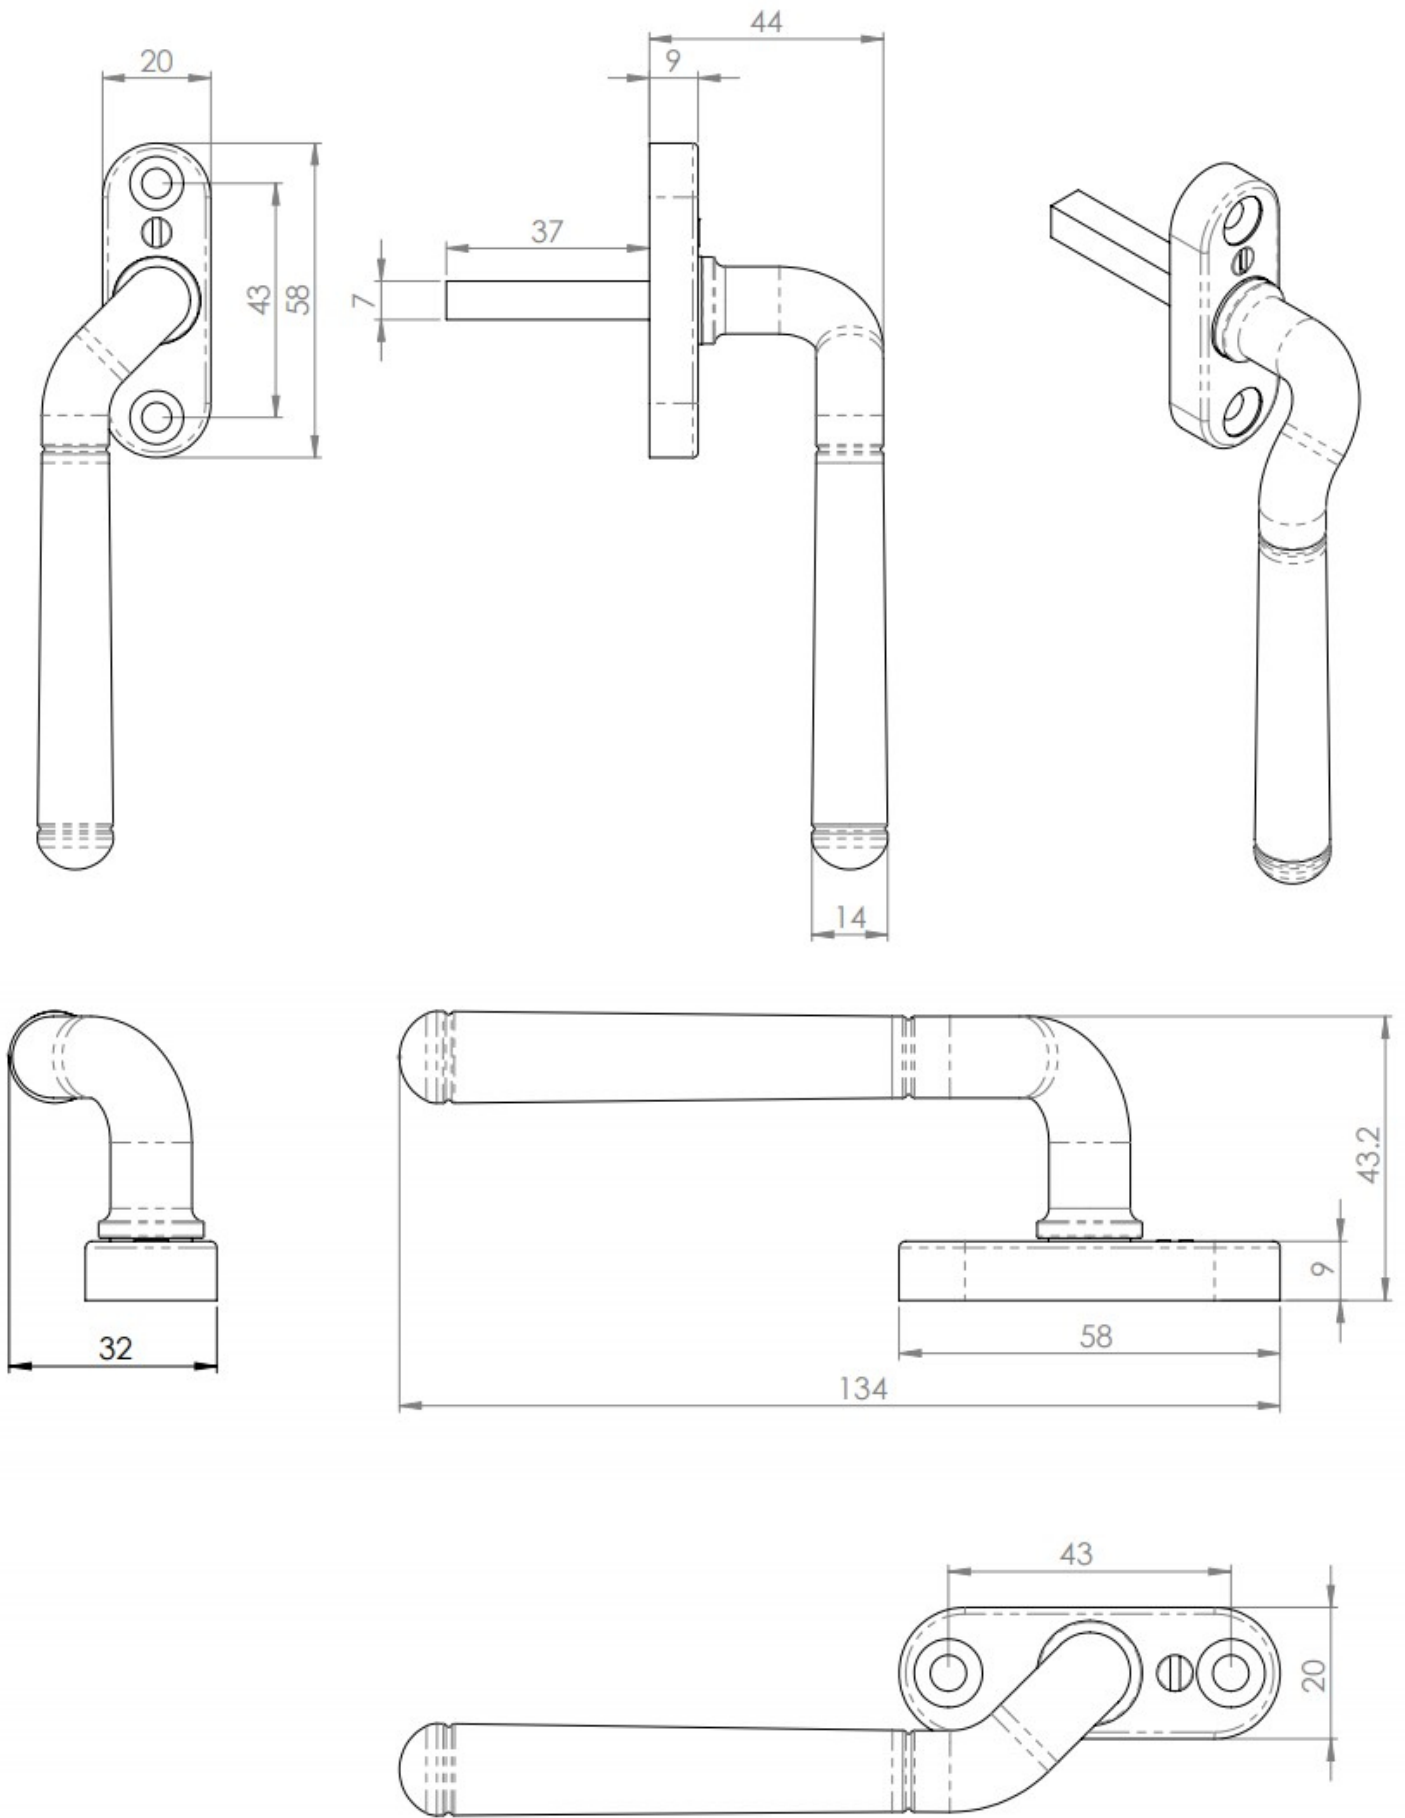

Cranked Locking Espagnolette Handle - Window Fastener - Left & Right Hand - Polished Chrome

Product Images

Description

- Cranked Locking Espagnolette Handle

Finish

- Polished Chrome

Dimensions

Important Info Before You Buy

- Suitable for wooden windows
- Comes supplied with fixing screws

Products in this set

44032.1 - Cranked Locking Espagnolette Handle - Window Fastener - Left Hand - Polished Chrome - Each

44032.2 - Cranked Locking Espagnolette Handle - Window Fastener - Right Hand - Polished Chrome - Each