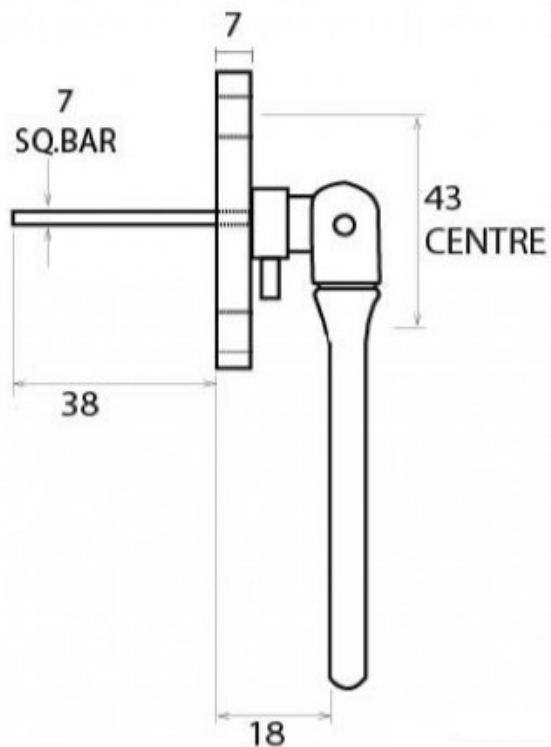

Slim Pear Drop Espagnolette - Window Fastener - Left & Right Hand - Black

Product Images

Description

- Slim Pear Drop Espagnolette Window Fastener

Finish

- Black

Dimensions

M 5
ESPAG

Important Info Before You Buy

- Suitable for wooden windows
- Comes supplied with fixing screws

Products in this set

44035.1 - Slim Pear Drop Espagnolette - Window Fastener - Left Hand - Black - Each

44035.2 - Slim Pear Drop Espagnolette - Window Fastener - Right Hand - Black - Each