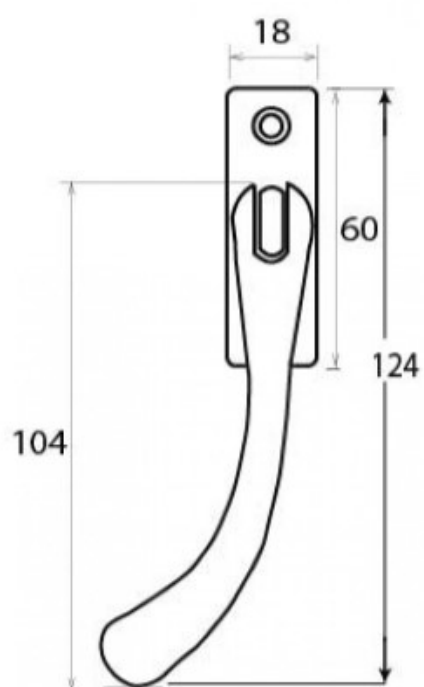

Slim Pear Drop Espagnolette - Window Fastener - Left & Right Hand - Black

Product Images

Description

- Slim Pear Drop Espagnolette Window Fastener

Finish

- Black

Dimensions

M 5
ESPAG

Important Info Before You Buy

- Suitable for wooden windows
- Comes supplied with fixing screws

Products in this set

44035.1 - Slim Pear Drop Espagnolette - Window Fastener - Left Hand - Black - Each

44035.2 - Slim Pear Drop Espagnolette - Window Fastener - Right Hand - Black - Each