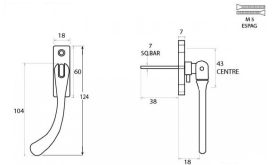

Slim Pear Drop Espagnolette - Window Fastener - Left & Right Hand - Black

Product Images

Description

- Slim Pear Drop Espagnolette Window Fastener

Finish

- Black

Dimensions

M 5
ESPAG

Important Info Before You Buy

- Suitable for wooden windows
- Comes supplied with fixing screws

Products in this set

44035.1 - Slim Pear Drop Espagnolette - Window Fastener - Left Hand - Black - Each

44035.2 - Slim Pear Drop Espagnolette - Window Fastener - Right Hand - Black - Each