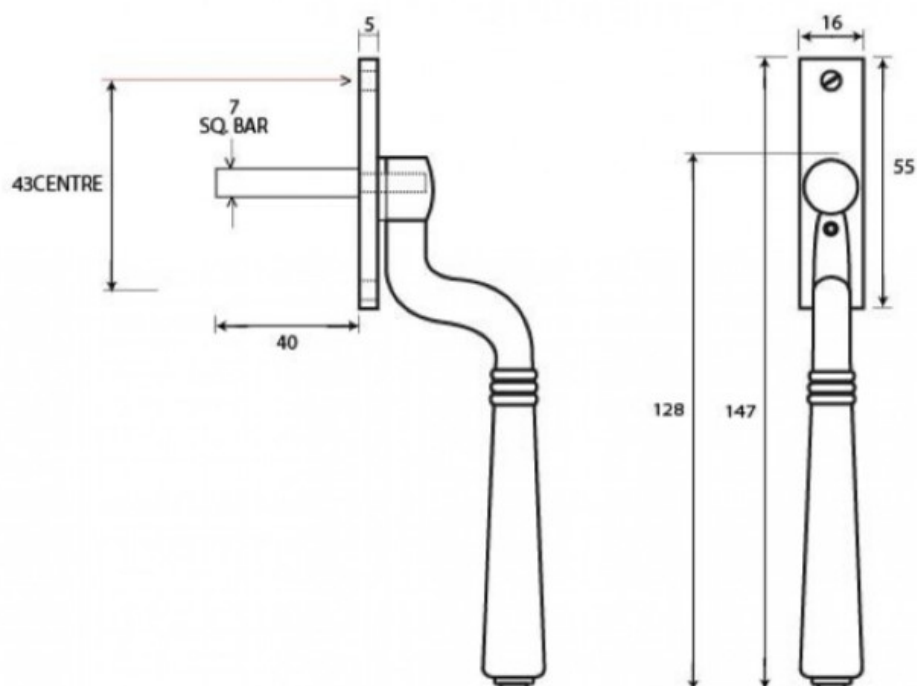

Teardrop Espagnolette - Window Fastener - Satin Chrome

Product Images

Description

- Teardrop Espagnolette Window Fastener

Finish

- Satin Chrome

Dimensions

Important Info Before You Buy

- Suitable for wooden windows
- Comes supplied with fixing screws

Products in this set

44042.1 - Teardrop Espagnolette - Window Fastener - Satin Chrome - Each