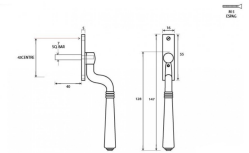

Teardrop Espagnolette - Window Fastener - Satin Chrome

Product Images

Description

- Teardrop Espagnolette Window Fastener

Finish

- Satin Chrome

Dimensions

Important Info Before You Buy

- Suitable for wooden windows
- Comes supplied with fixing screws

Products in this set

44042.1 - Teardrop Espagnolette - Window Fastener - Satin Chrome - Each