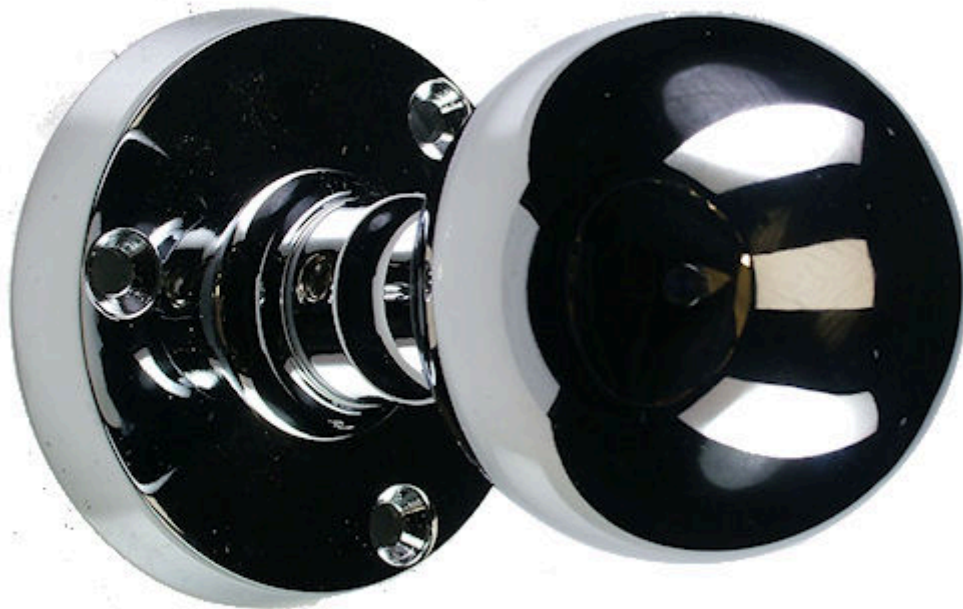

## Mortice Door Knobs - Ball Shaped Design - Polished Chrome

### Description

---

- Mortice door knob set
- Round ball shape design

### Finish

- Polished chrome

### Dimensions

- Rose Diameter - 60mm
- Knob - 45mm
- Projection From Door - 65mm