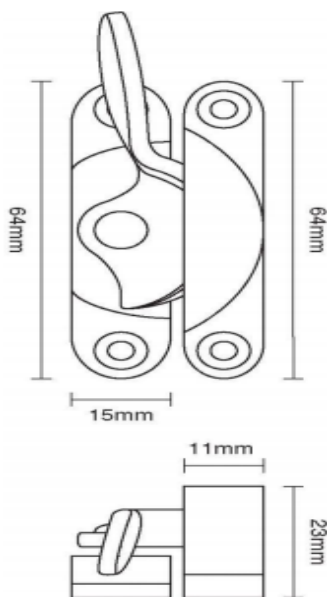


Narrow Style Locking Fitch Fastener - Comes With Key - For Double Glazed Sash Windows - Polished Brass (Lacquered)

Product Images

Description

- Narrow pattern locking fitch fastener for sliding sash windows
- Narrow back plate pattern is designed for use on modern double glazed sliding sash windows with very narrow meeting rails
- 11mm deep back plate
- Lockable via allen key and grub screw - when the grub screw is protruding from the back plate, the arm can not be twisted open
- When the fastener is in the closed position (when the arm is engaged in the receiver plate by twisting it through 180 degrees) the sliding sash window can not be opened

Finish

- Polished brass

Dimensions

Important Info Before You Buy

- Suitable for wooden sliding sash windows
- This style of fastener is suitable for sash windows with flush fitting meeting rails (Where the two sashes meet in the middle they must be level or very close)
- Comes supplied with fixing screws, allen key and grub screw
- Sold individually

Products in this set

44058.1 - Narrow Style Locking Fitch Fastener - Comes With Key - For Double Glazed Sash Windows - Polished Brass (Lacquered) - Each