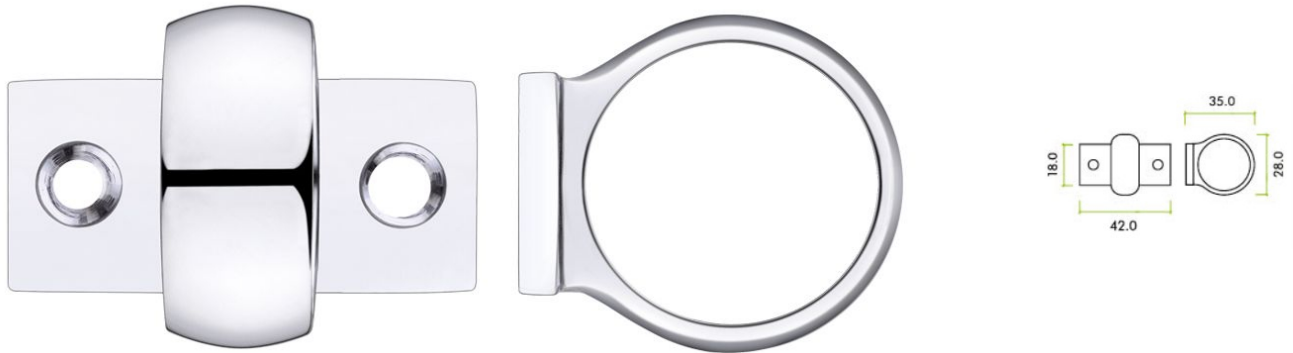

Window Sash Ring - 28mm Diameter - Polished Chrome

Product Images

Description

- Window Sash Ring
- Used to slide open or close a sash window

- Horizontal Fix

Finish

- Polished Chrome

Dimensions

- 42mm x 18mm Base
- 35mm Projection
- 2 Screw Fixings
- 28mm Ring Diameter

Important Info Before You Buy

- Suitable for wooden sliding sash windows
- Sold individually

Products in this set

44063.1 - Window Sash Ring - 28mm Diameter - Polished Chrome