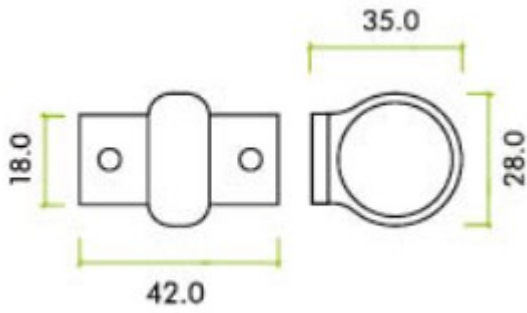

Window Sash Ring - 28mm Diameter - Polished Chrome

Product Images

Description

- Window Sash Ring
- Used to slide open or close a sash window

- Horizontal Fix

Finish

- Polished Chrome

Dimensions

- 42mm x 18mm Base
- 35mm Projection
- 2 Screw Fixings
- 28mm Ring Diameter

Important Info Before You Buy

- Suitable for wooden sliding sash windows
- Sold individually

Products in this set

44063.1 - Window Sash Ring - 28mm Diameter - Polished Chrome