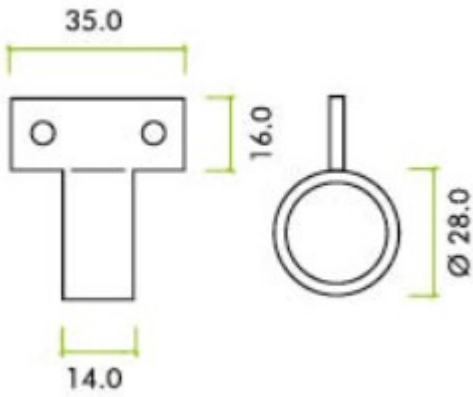

## Window Sash Ring - Vertical Fix - 28mm Diameter - Antique Brass

### Description

- Window Sash Ring
- Used to slide open or close a sash window

- Vertical Fix

#### Dimensions

- 35mm x 16mm Base
- 2 Screw Fixings
- 28mm Ring Diameter

#### Products in this set

44066.1 - Window Sash Ring - Vertical Fix - 28mm Diameter - Antique Brass