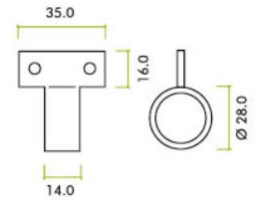

## Window Sash Ring - Vertical Fix - 28mm Diameter - Antique Brass

### Description

- Window Sash Ring
- Used to slide open or close a sash window

- Vertical Fix

#### Dimensions

- 35mm x 16mm Base
- 2 Screw Fixings
- 28mm Ring Diameter

#### Products in this set

44066.1 - Window Sash Ring - Vertical Fix - 28mm Diameter - Antique Brass