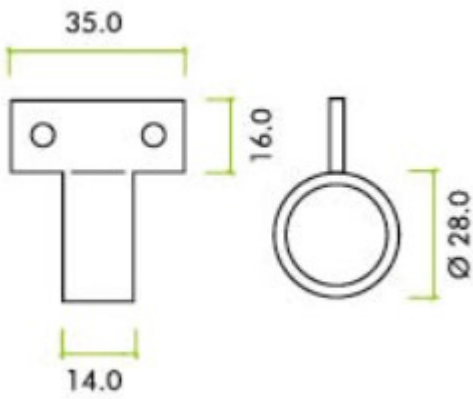

Window Sash Ring - Vertical Fix - 28mm Diameter - Polished Chrome

Product Images

Description

- Window Sash Ring
- Used to slide open or close a sash window

- Vertical Fix

Finish

- Polished Chrome

Dimensions

- 35mm x 16mm Base
- 2 Screw Fixings
- 28mm Ring Diameter

Important Info Before You Buy

- Suitable for wooden sliding sash windows
- Sold individually

Products in this set

44068.1 - Window Sash Ring - Vertical Fix - 28mm Diameter - Polished Chrome