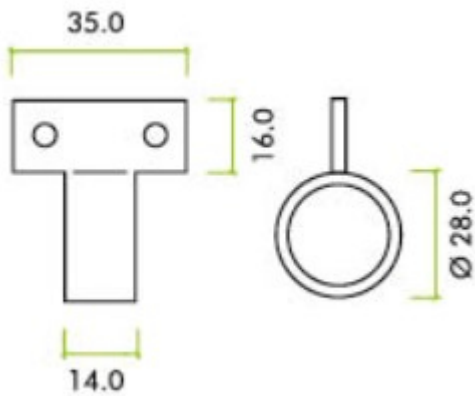

## Window Sash Ring - Vertical Fix - 28mm Diameter - Satin Chrome

### Description

- Window Sash Ring
- Used to slide open or close a sash window

- Vertical Fix

#### Dimensions

- 35mm x 16mm Base
- 2 Screw Fixings
- 28mm Ring Diameter

#### Products in this set

44069.1 - Window Sash Ring - Vertical Fix - 28mm Diameter - Satin Chrome