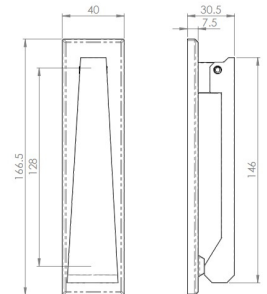

Contemporary Design Slimline Front Door Knocker - 166mm x 40mm - Satin Stainless Steel - Grade 316

Product Images

Description

- Contemporary style slimline front door knocker
- Narrow design ideal for use on front door with narrow stiles

Finish

- Satin Stainless Steel - Grade 316

Dimensions

- Bolt centers - 128mm
- Knocker Back plate - 166.5mm x 40mm
- Projection From Door (At furthest point) - 30.5mm

Important Info Before You Buy

- This door knocker is a bolt through fixing and is secured from inside by a domed nut
- Comes with bolt (to be cut to length) and domed nut

Products in this set

44085.1 - Contemporary Design Slimline Front Door Knocker - 166mm x 40mm - Satin Stainless Steel - Grade 316 - Each