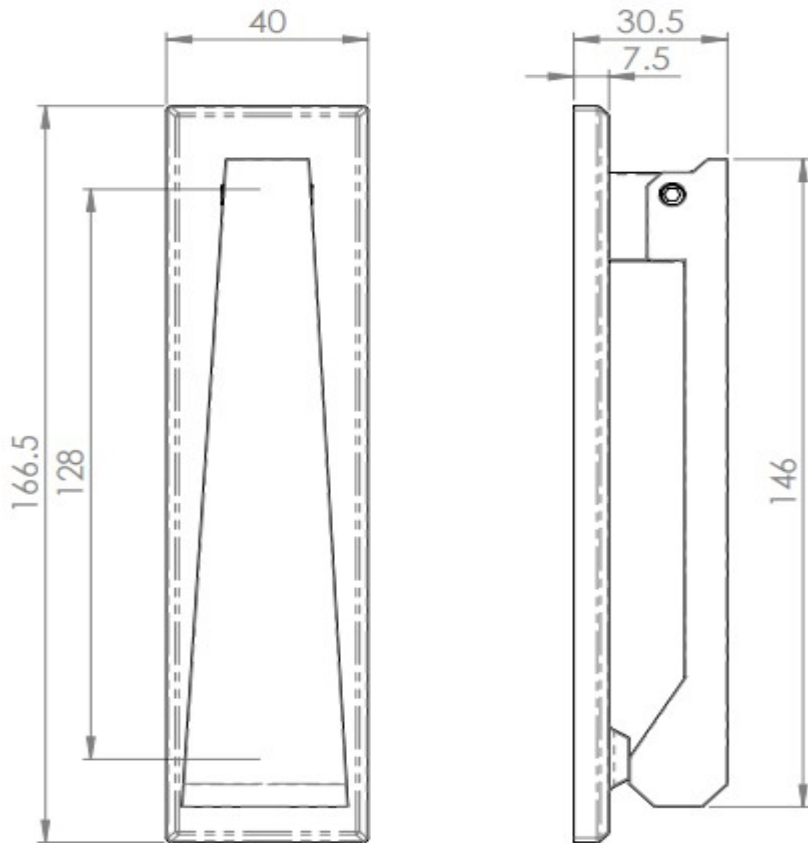

Contemporary Design Slimline Front Door Knocker - 166mm x 40mm - Satin Stainless Steel - Grade 316

Product Images

Description

- Contemporary style slimline front door knocker
- Narrow design ideal for use on front door with narrow stiles

Finish

- Satin Stainless Steel - Grade 316

Dimensions

- Bolt centers - 128mm
- Knocker Back plate - 166.5mm x 40mm
- Projection From Door (At furthest point) - 30.5mm

Important Info Before You Buy

- This door knocker is a bolt through fixing and is secured from inside by a domed nut
- Comes with bolt (to be cut to length) and domed nut

Products in this set

44085.1 - Contemporary Design Slimline Front Door Knocker - 166mm x 40mm - Satin Stainless Steel - Grade 316 - Each