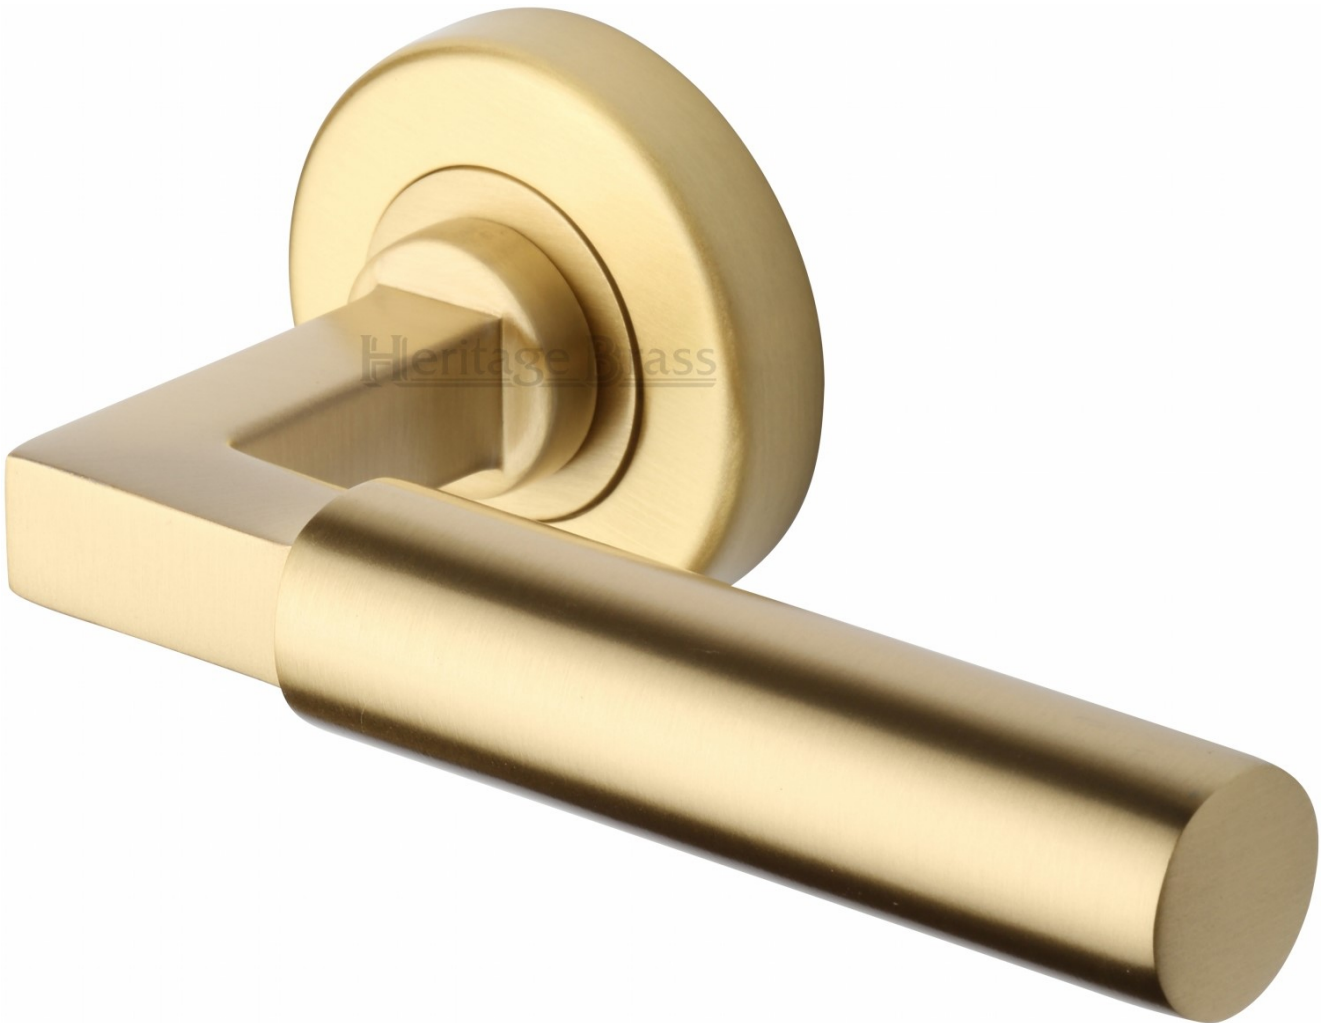

Bauhaus - Round Rose Lever Handles Only - Satin Brass (Lacquered)

Product Images

Description

- Bauhaus round rose lever handles.
- Suitable for residential use or light commercial.
- Concealed bolt through fixings via push on rose.
- Matching accessories available including Standard escutcheons (keyhole covers), Euro profile escutcheons and a bathroom turn & release set.

Matching Accessories

- **Standard escutcheon** - (key hole cover to suit regular "chubb style locks")
- **Euro profile escutcheon** - (key hole cover to suit euro profile cylinders)
- **Turn & emergency release** - (a thumbturn used to lock bathroom doors, WC's and toilet doors)

Base Material

- Made from solid brass.

Finish Details

- Satin Brass
- This item has been lacquered to help protect and maintain the finish.

Operation

- Both levers are sprung to ensure the lever always returns to its starting position.

Size Information

- Rose Diameter - 54mm x 54mm
- Rose Thickness - 11mm

Spindle Size

- 8mm x 8mm square - UK Standard.

Fixings

- Concealed bolt together fixings via male and female bolts.
- Grub screw fixing to spindle for extra strength once fitted to the door.
- Comes supplied with male and female bolt through fixings and 8mm spindle.