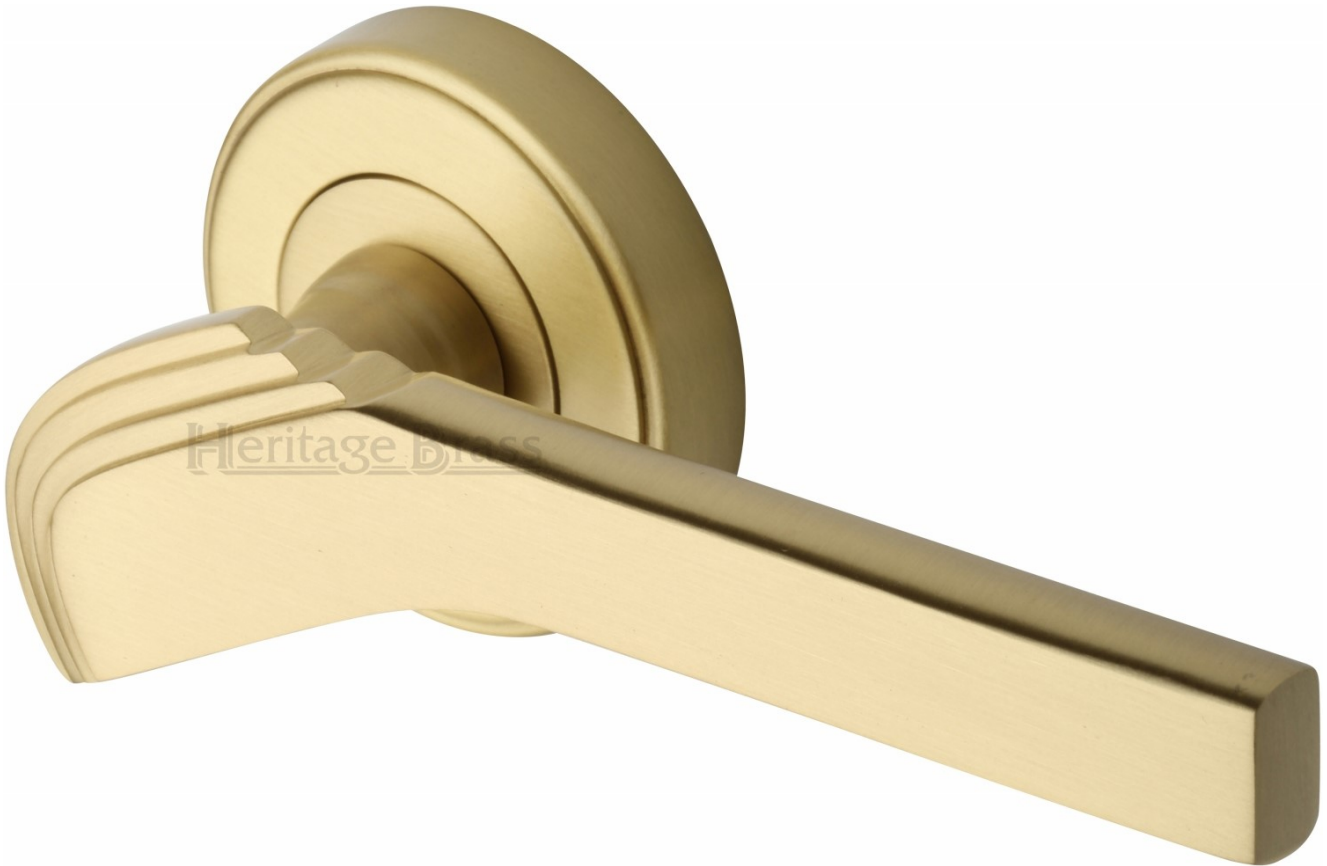

Tiffany - Round Rose Lever Handles Only - Satin Brass (Lacquered)

Product Images

Description

- Tiffany round rose lever handles.
- Suitable for residential use or light commercial.
- Concealed bolt through fixings via push on rose.
- Matching accessories available including Standard escutcheons (keyhole covers), Euro profile escutcheons and a bathroom turn & release set.

- **For Locking Bathroom Doors** - 1 x Pair Lever Handles Only + 1 x (Set) Turn & Emergency Release

Matching Accessories

- **Standard escutcheon** - (key hole cover to suit regular "chubb style locks")
- **Euro profile escutcheon** - (key hole cover to suit euro profile cylinders)
- **Turn & emergency release** - (a thumbturn used to lock bathroom doors, WC's and toilet doors)

Base Material

- Made from solid brass.

Finish Details

- Satin Brass
- This item has been lacquered to help protect and maintain the finish.

Operation

- Both levers are sprung to ensure the lever always returns to its starting position.

Size Information

- Rose Diameter - 54mm x 54mm
- Rose Thickness - 11mm

Spindle Size

- 8mm x 8mm square - UK Standard.

Fixings

- Concealed bolt together fixings via male and female bolts.
- Grub screw fixing to spindle for extra strength once fitted to the door.
- Comes supplied with male and female bolt through fixings and 8mm spindle.