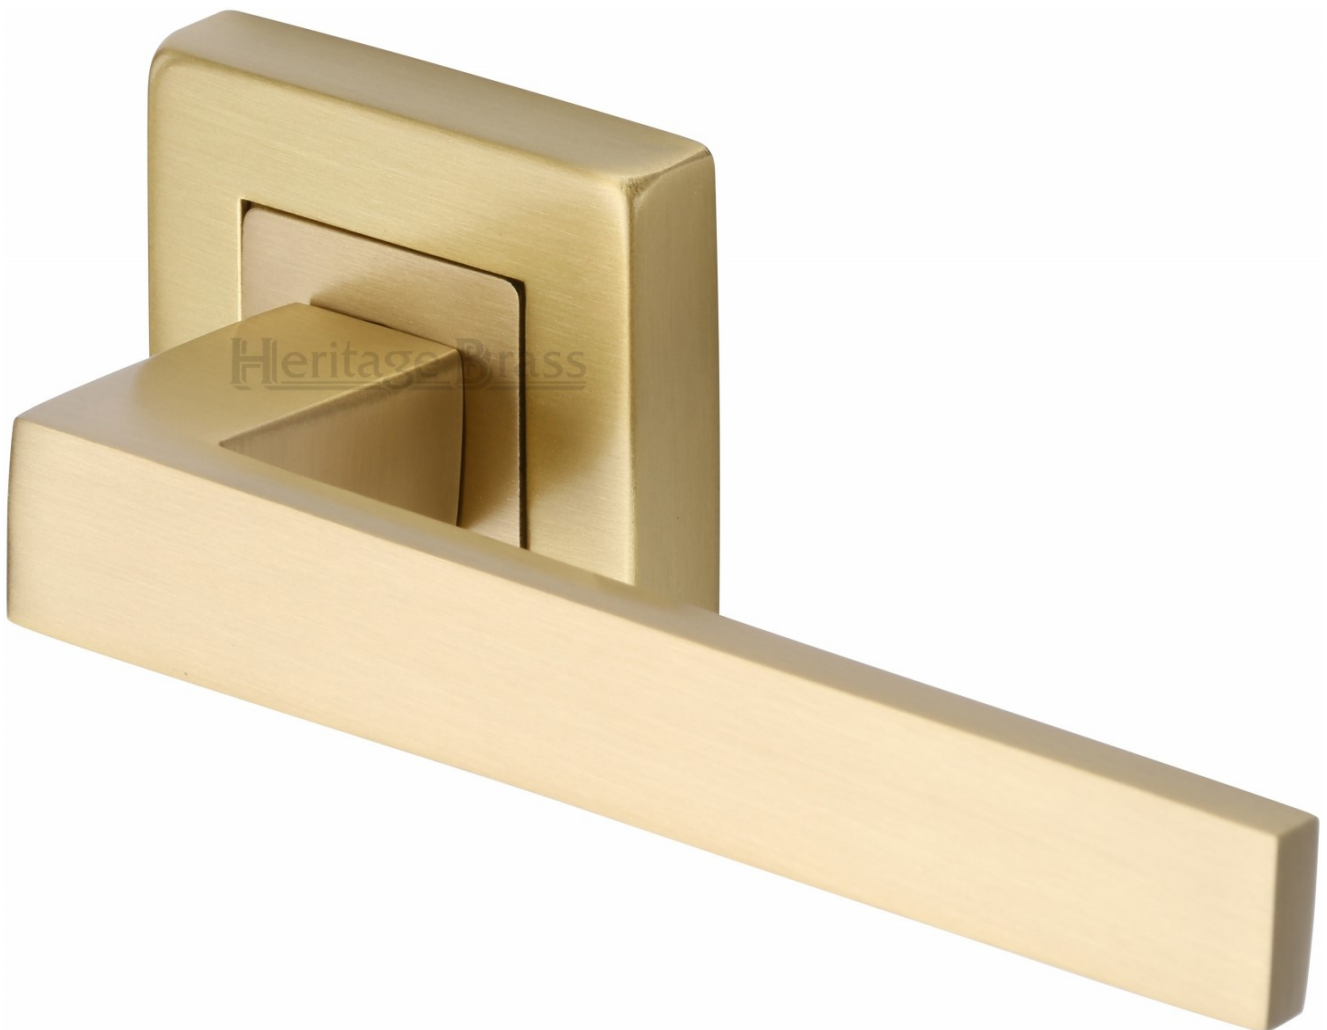

Delta - Square Rose Lever Handles Only - Satin Brass (Lacquered)

Product Images

Description

- Delta square square rose lever handles.
- Suitable for residential use or light commercial.
- Concealed bolt through fixings via push on rose.
- Matching accessories available including Standard escutcheons (keyhole covers), Euro profile escutcheons and a bathroom turn & release set.

Matching Accessories

- **Standard escutcheon** - (key hole cover to suit regular "chubb style locks")
- **Euro profile escutcheon** - (key hole cover to suit euro profile cylinders)
- **Turn & emergency release** - (a thumbturn used to lock bathroom doors, WC's and toilet doors)

Base Material

- Made from solid brass.

Finish Details

- Satin Brass
- This item has been lacquered to help protect and maintain the finish.

Operation

- Both levers are sprung to ensure the lever always returns to its starting position.

Size Information

- Rose Diameter - 53mm
- Rose Thickness - 11mm

Spindle Size

- 8mm x 8mm square - UK Standard.

Fixings

- Concealed bolt together fixings via male and female bolts.
- Grub screw fixing to spindle for extra strength once fitted to the door.
- Comes supplied with male and female bolt through fixings and 8mm spindle.