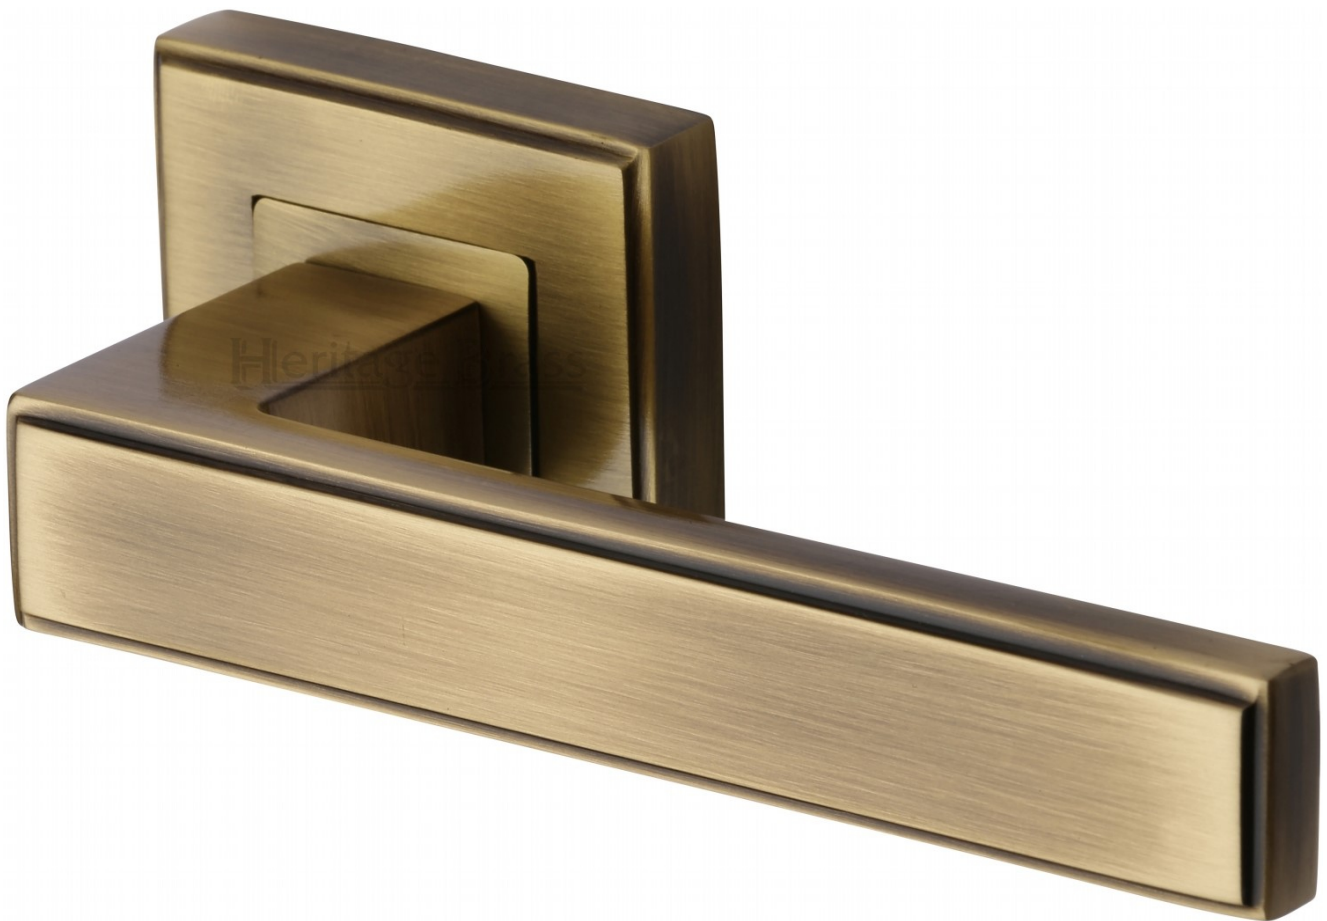

Linear - Square Rose Lever Handles Only - Antique Brass (Gloss Lacquered)

Product Images

Description

- Linear square rose lever handles.
- Suitable for residential use or light commercial.
- Concealed bolt through fixings via push on rose.
- Matching accessories available including Standard escutcheons (keyhole covers), Euro profile escutcheons and a bathroom turn & release set.

Matching Accessories

- **Standard escutcheon** - (key hole cover to suit regular "chubb style locks")
- **Euro profile escutcheon** - (key hole cover to suit euro profile cylinders)
- **Turn & emergency release** - (a thumbturn used to lock bathroom doors, WC's and toilet doors)

Base Material

- Made from solid brass.

Finish Details

- Antique Brass
- This item has been lacquered to help protect and maintain the finish.

Operation

- Both levers are sprung to ensure the lever always returns to its starting position.

Size Information

- Rose Diameter - 53mm
- Rose Thickness - 11mm

Spindle Size

- 8mm x 8mm square - UK Standard.

Fixings

- Concealed bolt together fixings via male and female bolts.
- Grub screw fixing to spindle for extra strength once fitted to the door.
- Comes supplied with male and female bolt through fixings and 8mm spindle.