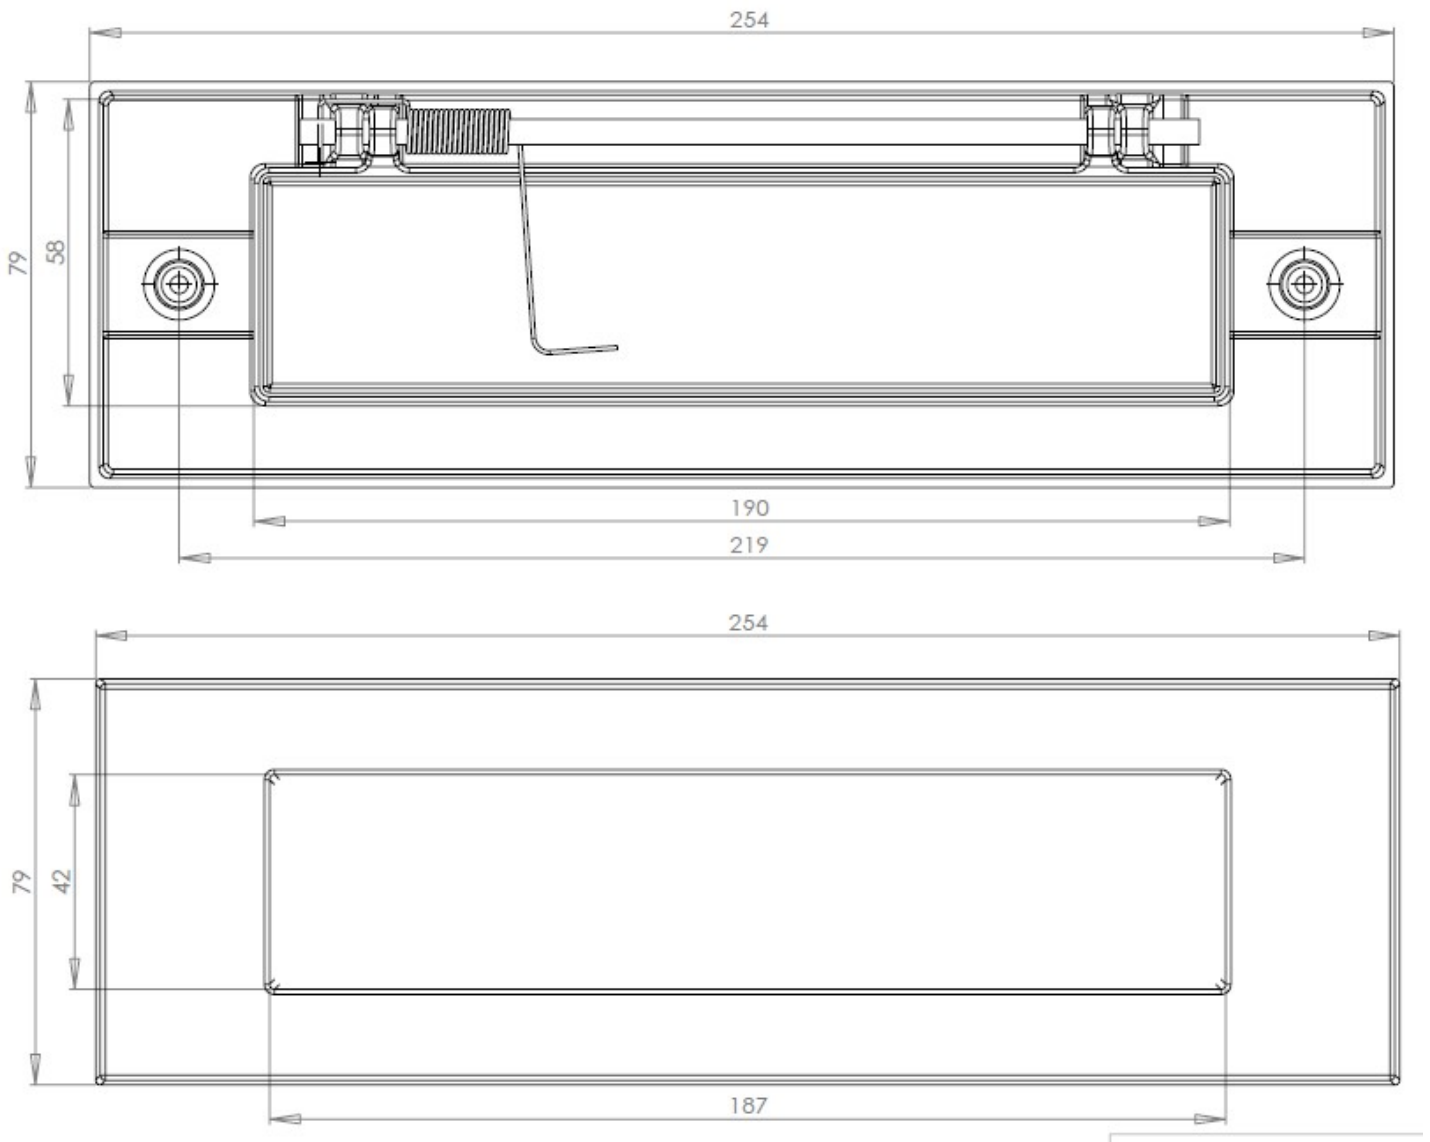


Victorian Letter Plate With Knocker - 254mm x 79mm (10" x 3") - Antique Brass (Gloss Lacquered)

Product Images

Description

- Victorian Letter Plate With Knocker - 254mm x 79mm (10" x 3")

Finish

- Antique Brass

Dimensions

Dimensions

Sizes

Overall Plate Width

79mm

Overall Plate Length

254mm

Bolt centers

219 mm

Aperture Width

188mm

Aperture Height

42mm

Important Info Before You Buy

- Suitable for wooden doors.
- Spring loaded to keep the flap closed.
- Comes with fixing bolts and domed cover caps.
- Matching inner flap letter tidy for the inside of the door also available.
- The knocker must be used as a knocker and **not** as a door pull as the may result in the knocker breaking or snapping.

Products in this set

44244.1 - Victorian Letter Plate With Knocker - 254mm x 79mm (10" x 3") - Antique Brass (Gloss Lacquered) - Each