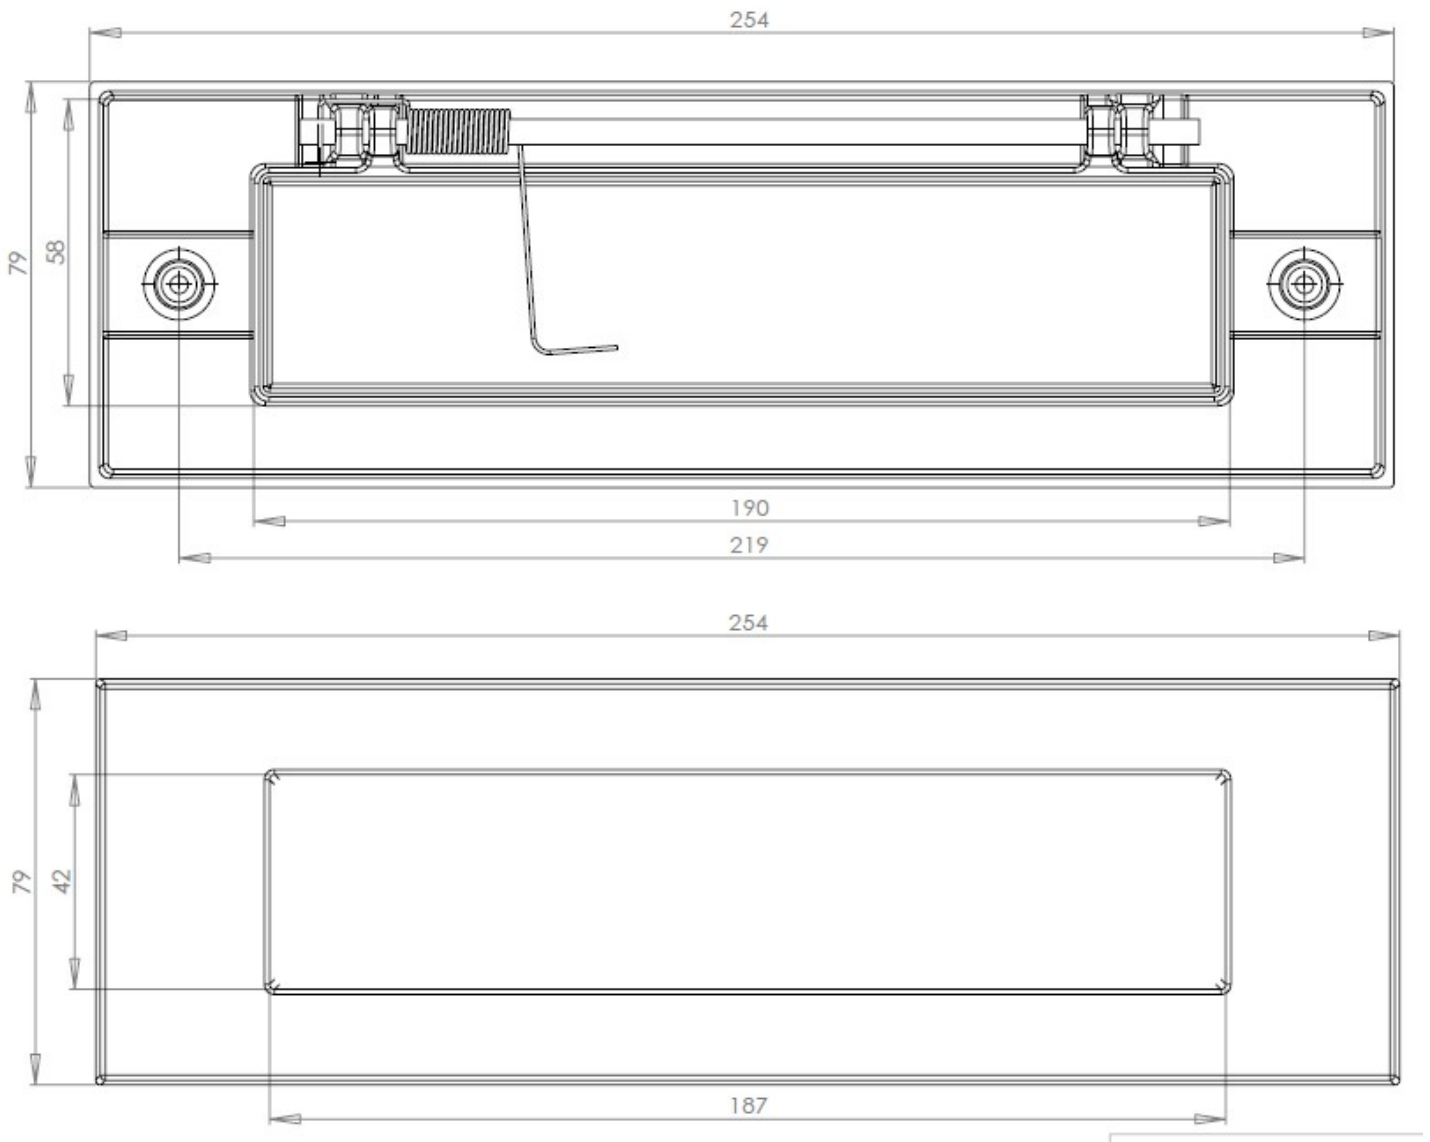


Victorian Letter Plate With Knocker - 254mm x 79mm (10" x 3") - Matt Bronze (Lacquered)

Product Images

Description

- Victorian Letter Plate With Knocker - 254mm x 79mm (10" x 3")

Finish

- Matt Bronze

Dimensions

Dimensions	Sizes
Overall Plate Width	79mm
Overall Plate Length	254mm
Bolt centers	219 mm
Aperture Width	188mm
Aperture Height	42mm

Important Info Before You Buy

- Suitable for wooden doors.
- Spring loaded to keep the flap closed.
- Comes with fixing bolts and domed cover caps.
- Matching inner flap letter tidy for the inside of the door also available.
- The knocker must be used as a knocker and **not** as a door pull as this may result in the knocker breaking or snapping.

Products in this set

44246.1 - Victorian Letter Plate With Knocker - 254mm x 79mm (10" x 3") - Matt Bronze (Lacquered) - Each