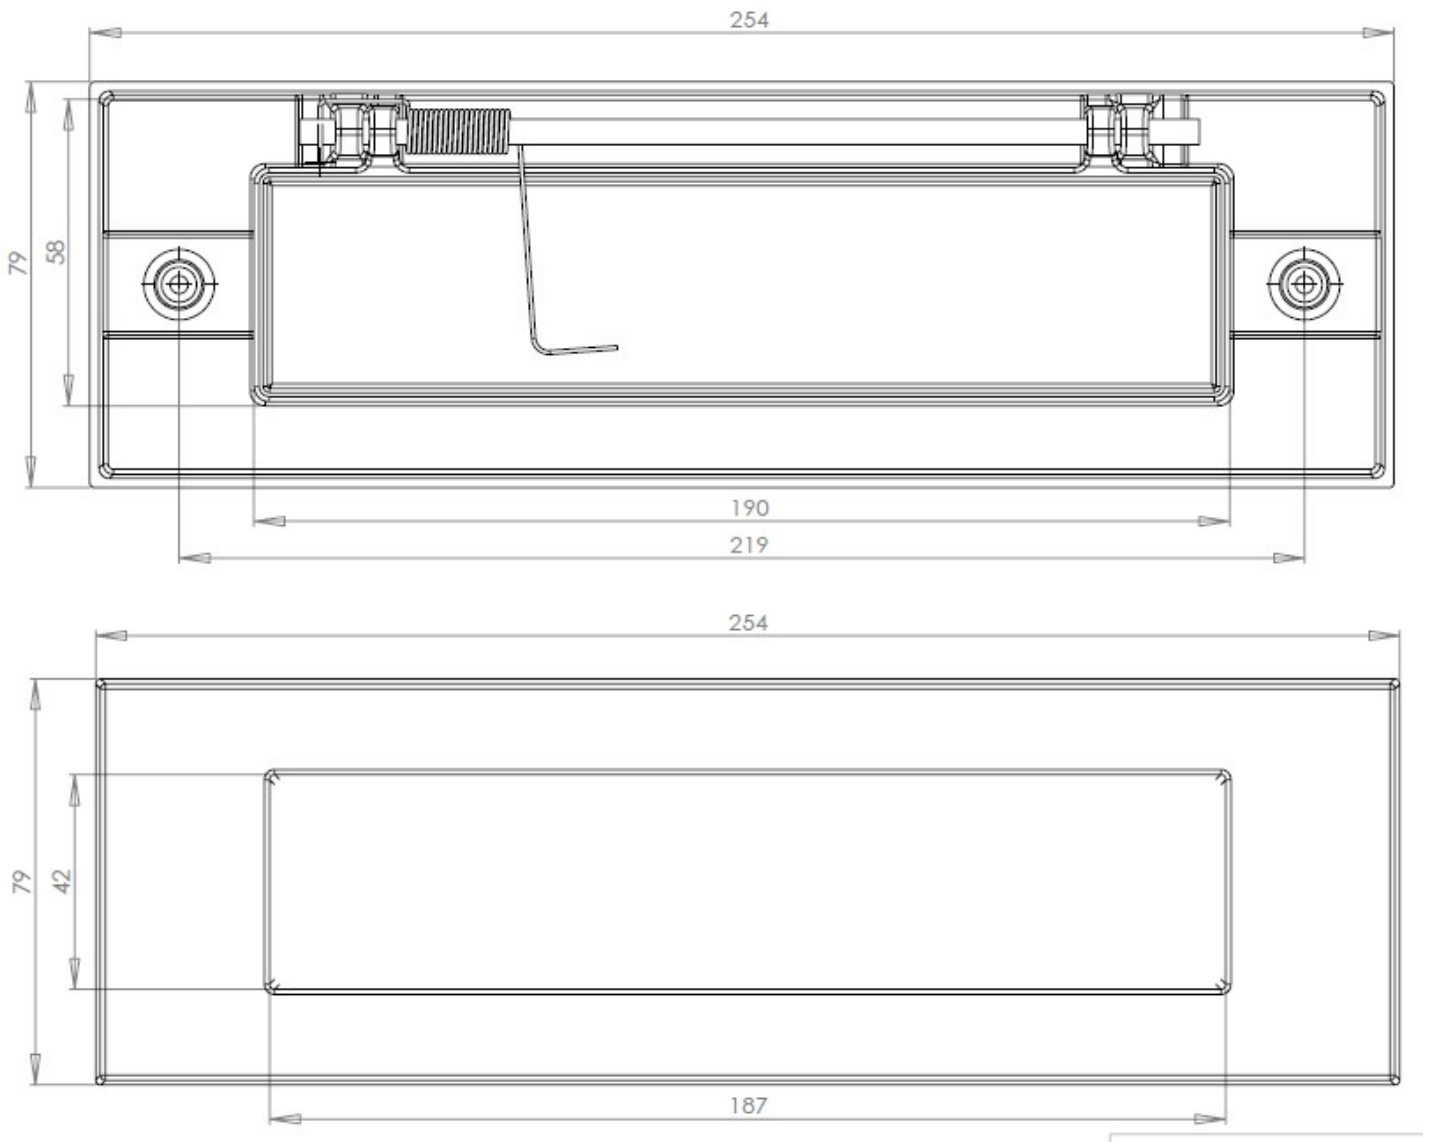


Victorian Letter Plate With Knocker - 254mm x 79mm (10" x 3") - Matt Bronze (Lacquered)

Product Images

Description

- Victorian Letter Plate With Knocker - 254mm x 79mm (10" x 3")

Finish

- Matt Bronze

Dimensions

Dimensions

Sizes

Overall Plate Width

79mm

Overall Plate Length

254mm

Bolt centers

219 mm

Aperture Width

188mm

Aperture Height

42mm

Important Info Before You Buy

- Suitable for wooden doors.
- Spring loaded to keep the flap closed.
- Comes with fixing bolts and domed cover caps.
- Matching inner flap letter tidy for the inside of the door also available.
- The knocker must be used as a knocker and **not** as a door pull as this may result in the knocker breaking or snapping.

Products in this set

44246.1 - Victorian Letter Plate With Knocker - 254mm x 79mm (10" x 3") - Matt Bronze (Lacquered) - Each