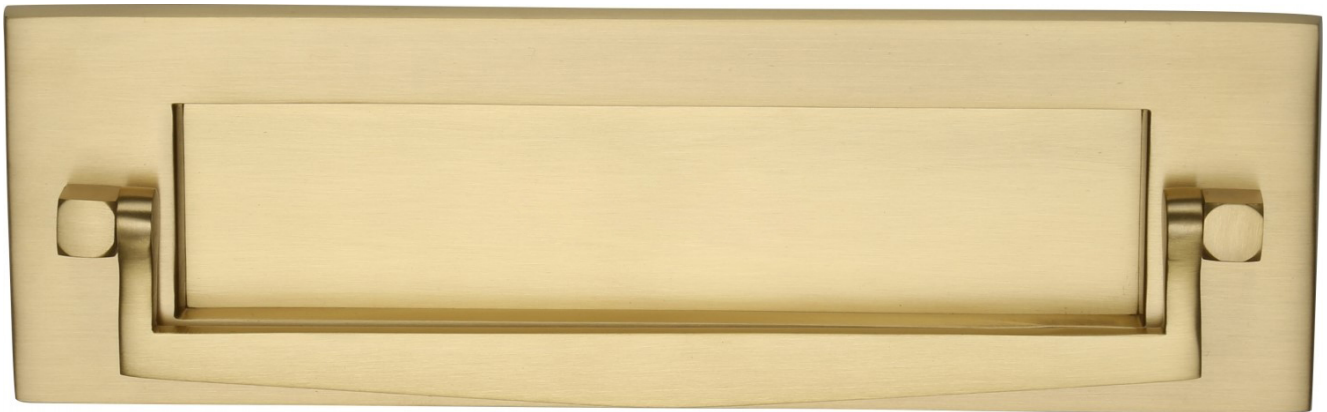

Victorian Letter Plate With Knocker - 254mm x 79mm (10" x 3") - Satin Brass (Lacquered)

Product Images

Description

- Victorian Letter Plate With Knocker - 254mm x 79mm (10" x 3")

Finish

- Satin Brass

Dimensions

Dimensions

Sizes

Overall Plate Width

79mm

Overall Plate Length

254mm

Bolt centers

219 mm

Aperture Width

188mm

Aperture Height

42mm

Important Info Before You Buy

- Suitable for wooden doors.
- Spring loaded to keep the flap closed.
- Comes with fixing bolts and domed cover caps.
- Matching inner flap letter tidy for the inside of the door also available.
- The knocker must be used as a knocker and **not** as a door pull as the may result in the knocker breaking or snapping.

Products in this set

44247.1 - Victorian Letter Plate With Knocker - 254mm x 79mm (10" x 3") - Satin Brass (Lacquered) - Each