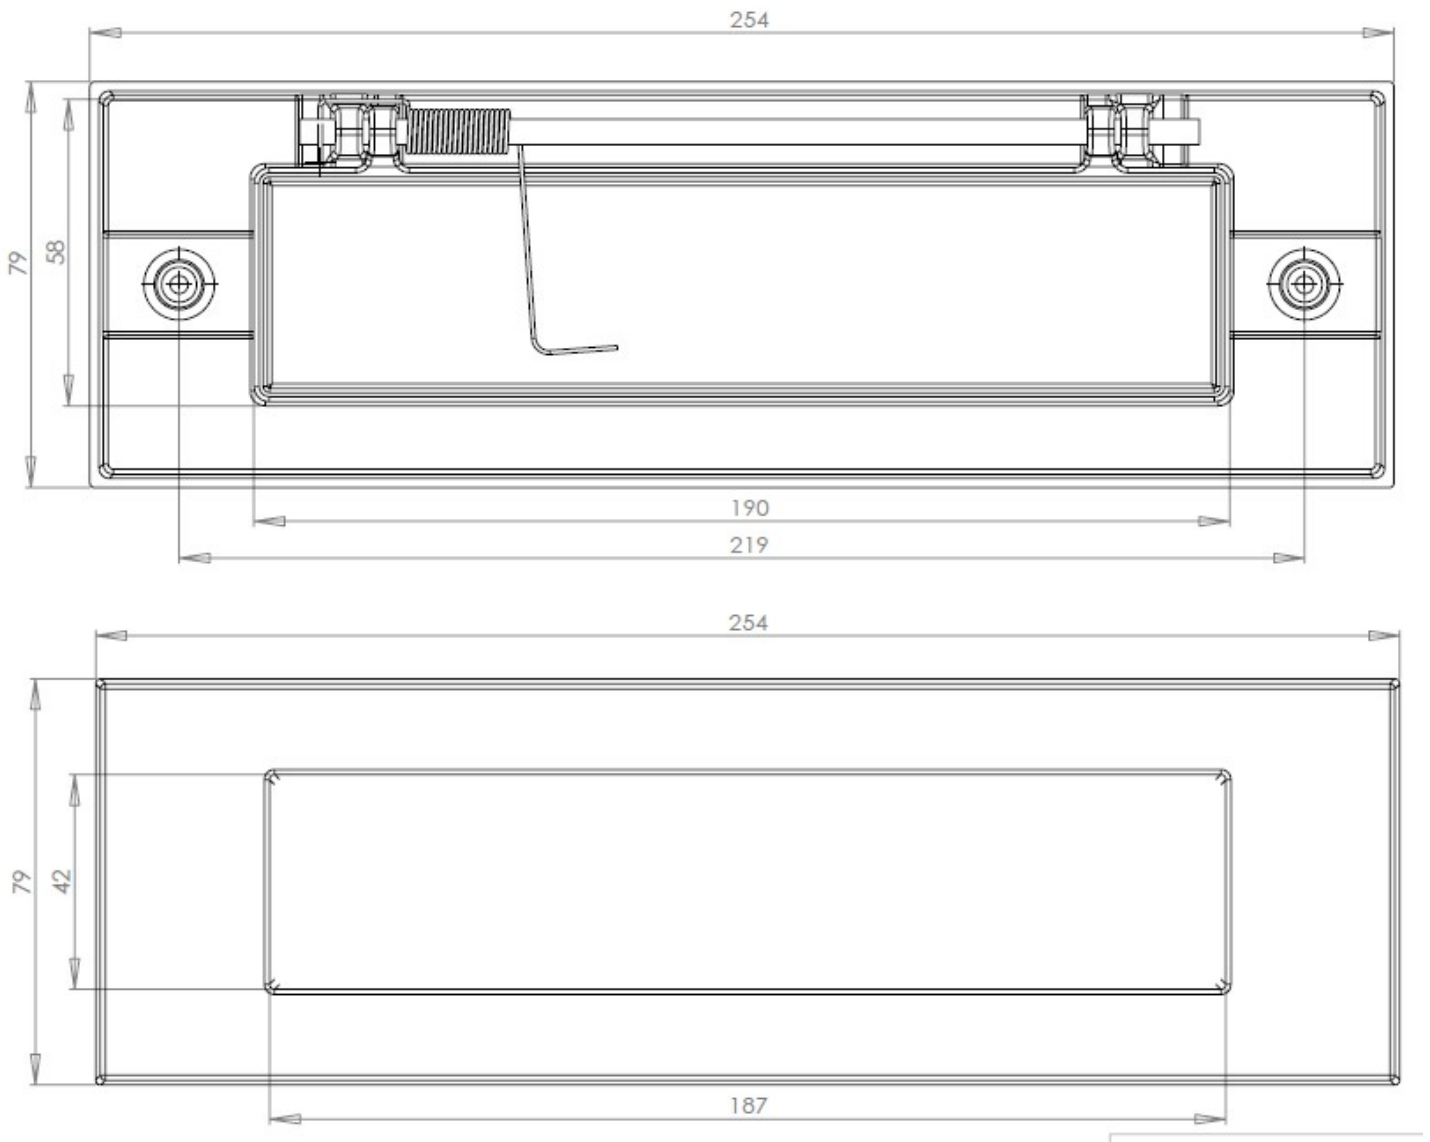

## Victorian Letter Plate With Knocker - 254mm x 79mm (10" x 3") - Satin Brass (Lacquered)

### Description

---

- Victorian Letter Plate With Knocker - 254mm x 79mm (10" x 3")

### Dimensions

**Dimensions**

Sizes

**Overall Plate Width**

79mm

**Overall Plate Length**

254mm

**Bolt centers**

219 mm

**Aperture Width**

188mm

**Aperture Height**

42mm