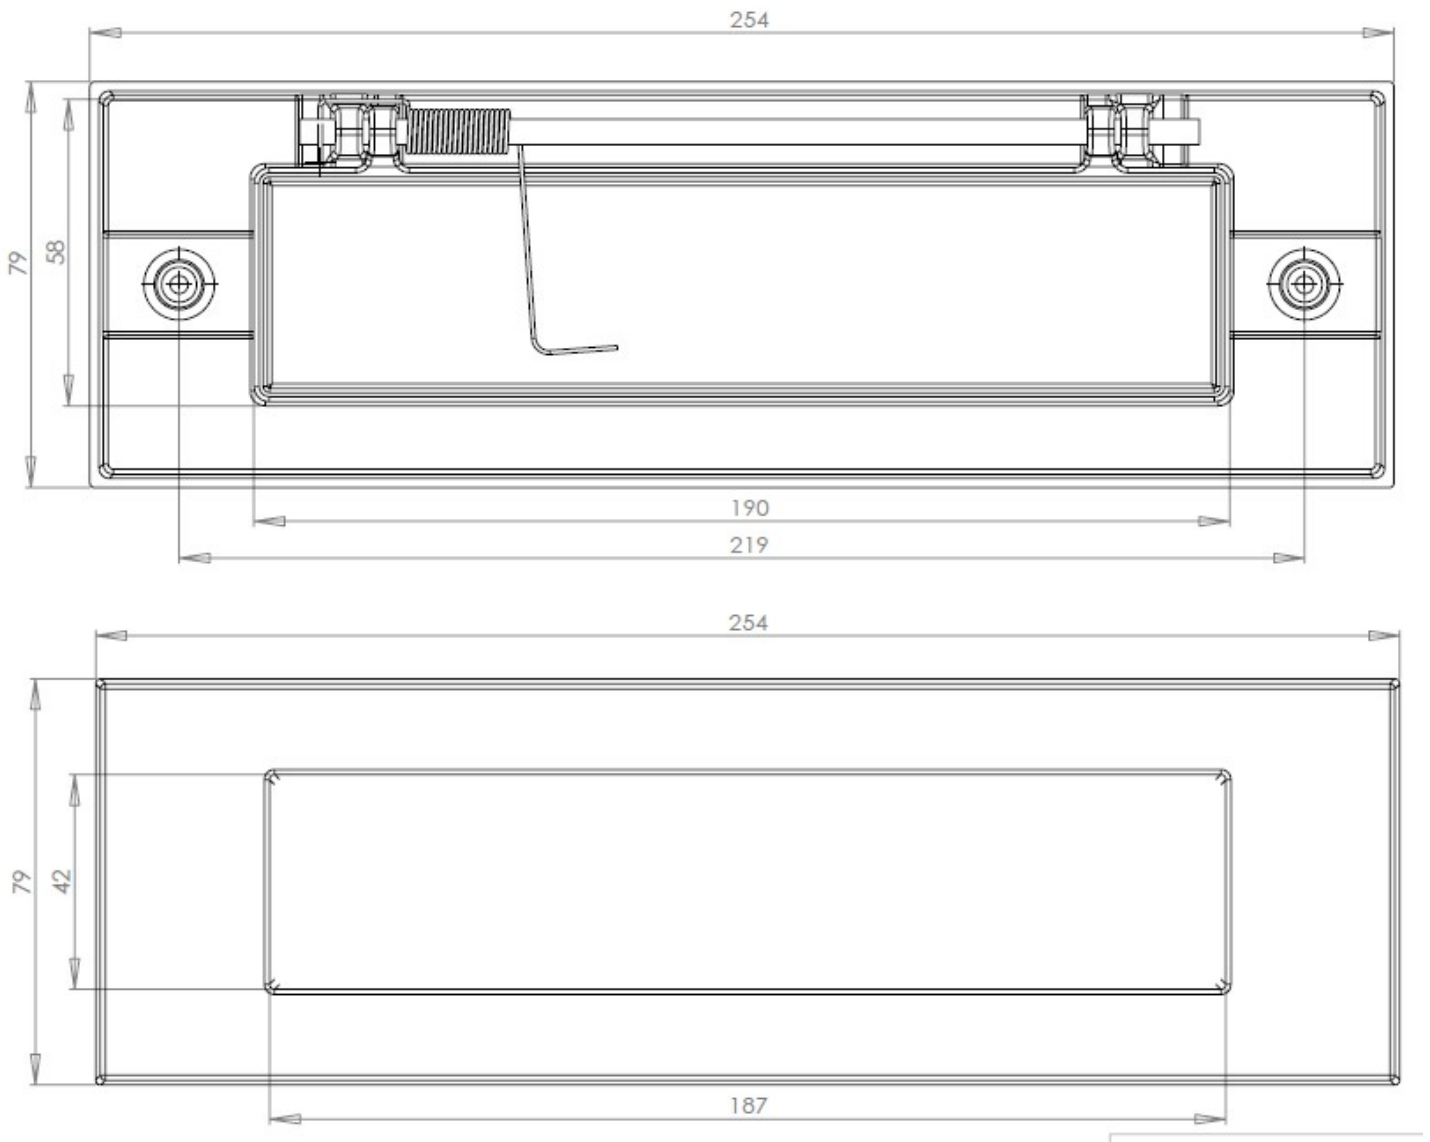

Dimensions

Sizes

Overall Plate Width

79mm

Overall Plate Length

254mm

Bolt centers

219 mm

Aperture Width

188mm

Aperture Height

42mm

Important Info Before You Buy

- Suitable for wooden doors.
- Spring loaded to keep the flap closed.
- Comes with fixing bolts and domed cover caps.
- Matching inner flap letter tidy for the inside of the door also available.
- The knocker must be used as a knocker and **not** as a door pull as the may result in the knocker breaking or snapping.