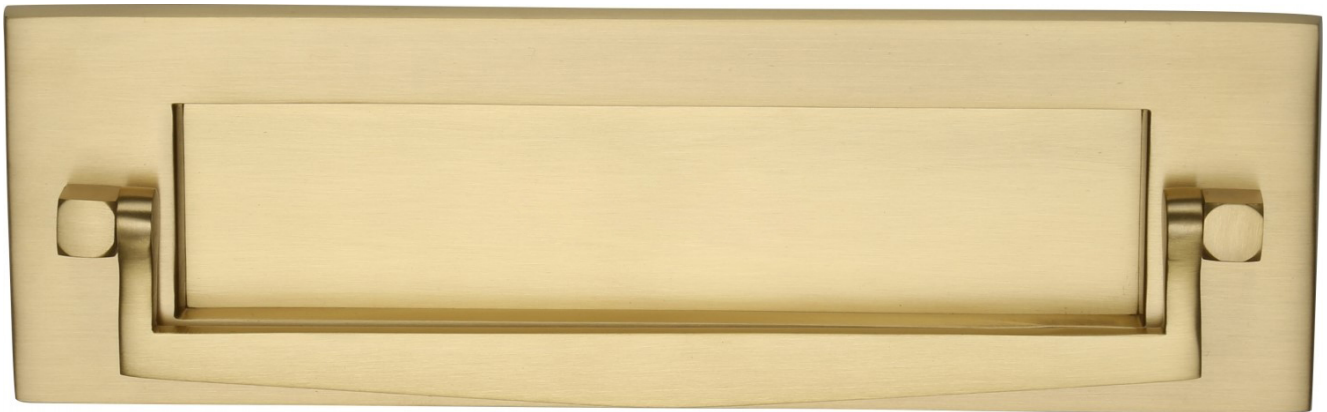

## Victorian Letter Plate With Knocker - 254mm x 79mm (10" x 3") - Satin Brass (Lacquered)

### Description

---

- Victorian Letter Plate With Knocker - 254mm x 79mm (10" x 3")

### Finish

- Satin Brass

Products in this set

---

44247.1 - Victorian Letter Plate With Knocker - 254mm x 79mm (10" x 3") - Satin Brass (Lacquered) - Each