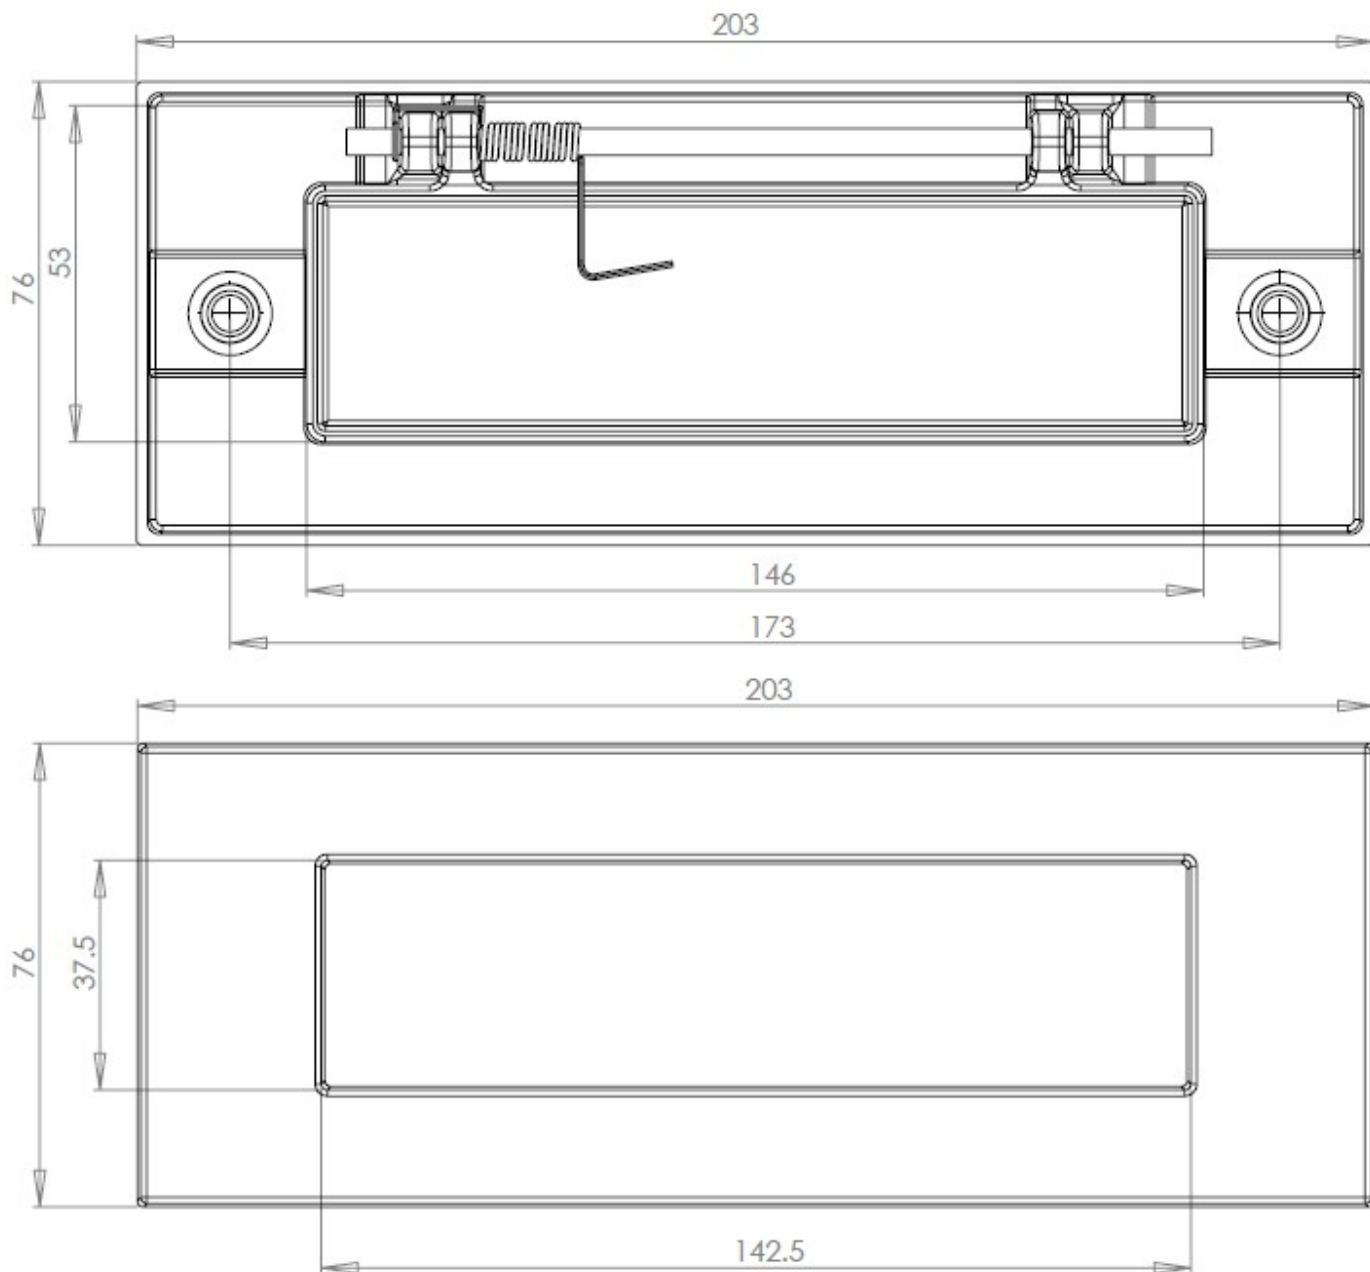


Plain Letter Plate - 203mm x 76mm - Satin Brass (Lacquered)

Product Images

Description

- Plain Letter Plate - 203mm x 76mm

Finish

- Satin Brass

Dimensions

Dimensions

Overall Plate Width

Sizes

76mm

Overall Plate Length

203mm

Bolt centers

172mm

Aperture Width

144mm

Aperture Height

38mm

Important Info Before You Buy

- Suitable for wooden doors.
- Spring loaded to keep the flap closed.
- Comes with fixing bolts and domed cover caps.
- Matching inner flap letter tidy for the inside of the door also available.

Products in this set

44252.1 - Plain Letter Plate - 203mm x 76mm - Satin Brass (Lacquered) - Each