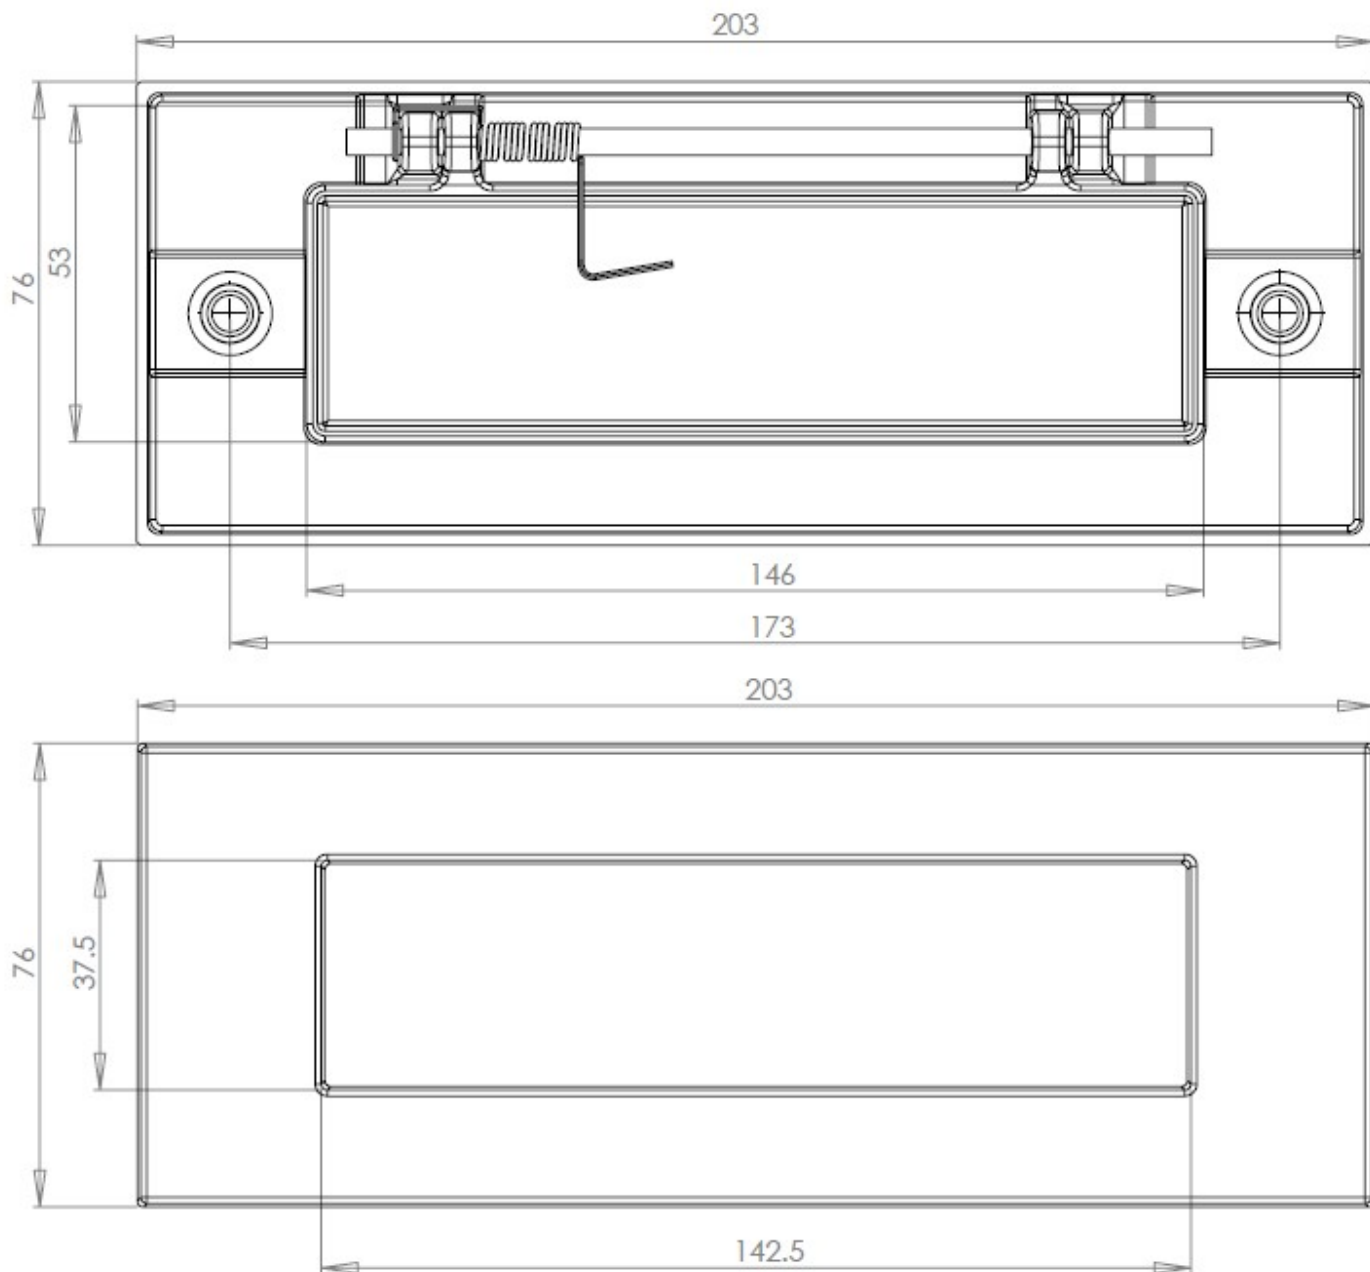


Plain Letter Plate - 203mm x 76mm - Polished Nickel

Product Images

Description

- Plain Letter Plate - 203mm x 76mm

Finish

- Polished Nickel

Dimensions

Dimensions

Overall Plate Width

Sizes

76mm

Overall Plate Length

203mm

Bolt centers

172mm

Aperture Width

144mm

Aperture Height

38mm

Important Info Before You Buy

- Suitable for wooden doors.
- Spring loaded to keep the flap closed.
- Comes with fixing bolts and domed cover caps.
- Matching inner flap letter tidy for the inside of the door also available.

Products in this set

44254.1 - Plain Letter Plate - 203mm x 76mm - Polished Nickel - Each